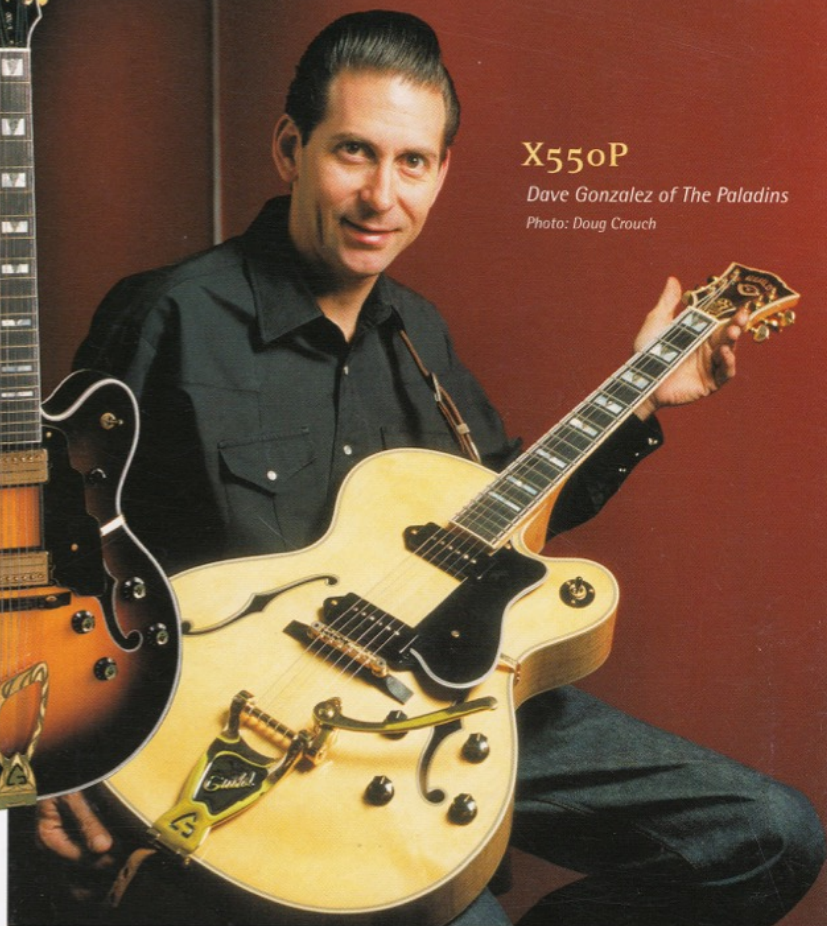

GAD-40C

GAD-50

GAD-JF30

PEREGRINE

PALOMA

MODEL NAME: Peregrine	Paloma
MODEL NUMBER: 360-6000	360-6200
BODY STYLE: Chambered special design solid body	Chambered special design solid body
TOP: Mahogany	Solid spruce
BRACING: N/A	N/A
BACK AND SIDES: Mahogany	Mahogany
NECK: One-piece mahogany	One-piece mahogany
FINGERBOARD: Rosewood with pearl dots	Ebony with side dots only
WIDTH AT NUT: 1 11/16"	1 13/16"
SCALE LENGTH: 25 5/8"	25 5/8"
NUMBER OF FRETS: 20	20
MACHINE HEADS: Grover Rotomatic	Gotoh® classical
BRIDGE: Rosewood	Rosewood
PICKUPS: Custom Fishman® pickup system	Custom Fishman pickup system
HARDWARE PLATING: Nickel	Gold
FINISH: Gloss nitro-cellulose lacquer	Gloss nitro-cellulose lacquer
COLORS AVAILABLE: 820 Amber, 806 Black, 838 Red Transparent	837 Antique Burst (top only), 820 Amber, 806 Black
STRINGS: Guild XL300 (.010-.047)	Guild High Tension Nylon (.030-.0415)
CASE: A3142 Deluxe Hardshell Guild part #0063092000	A3143 Deluxe hardshell Guild part #0063091000
UNIQUE FEATURES: Great acoustic tone in a solid body instrument that is suited for high volumes, bound fingerboard and Chesterfield logo	Great classical tone in a solid body instrument that is suited for high volumes, slotted headstock, 15 frets clear of the body, classical neck shape and special designed bridge.
PRICE: US Retail \$1,799.99	US Retail \$2,499.99

# Guild® Traditional Series Electrics

STARFIRE III

STARFIRE IV

X150 SAVOY

X550P

Dave Gonzalez of The Paladins

Photo: Doug Crouch

MADE TO BE PLAYED!™ SINCE 1953