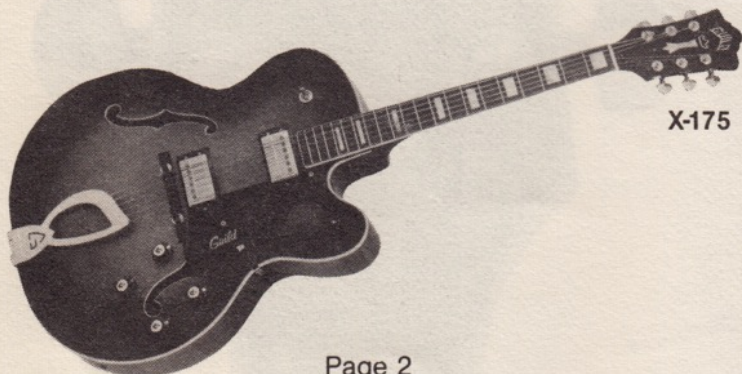

INDEX

	Page
Amplified Flat-Tops and Classics	9
Amplifiers	15
Basses	
Flat-Top Acoustic	8
Electric	4, 5
Electronic Solid Body	5
Bridges, Guitar and Bass	12
Capos, Guitar and Banjo	12
Cases, Guitar and Bass	See Listings with Instruments
Control Knobs, Electric Guitar and Bass	14
Cords, Electric Guitar	14
Guitars	
Acoustic	3, 6, 7, 8, 9
Classic	9
Electric Acoustic	3, 9
Electric Flat-Top	9
Electric 12-String	9
Electronic Solid Body	5
Flat-Top	6, 7, 8
Solid Body Electric	4, 5
Starfire Electric	3
12-String Flat-Top	8
Pick-Ups, Humbucking	14
Picks	13
Polish, Polishing Cloth	12
String Sets	10, 11*

*For individual strings, see the Guild Strings and Ax-cessories™ Catalog.

LEFT-HANDED MODELS

All instruments are available as left-handed models at 10% additional (plus $60.00 with Bigsby Vibrato Tailpiece).

STEREO WIRING

Double Pick-Up Electric Guitars are available wired for stereo at $50.00 additional. SF-4 and guitars with master volume, $65.00 additional.

PHASE SWITCH

A phase switch is available on all Double Pick-Up Electric Guitars at $20.00 additional.

BIGSBY VIBRATO TAILPIECE

Bigsby Vibrato-Tailpiece is available on special order with all Guild Electric Guitars. $115.00.

X-175