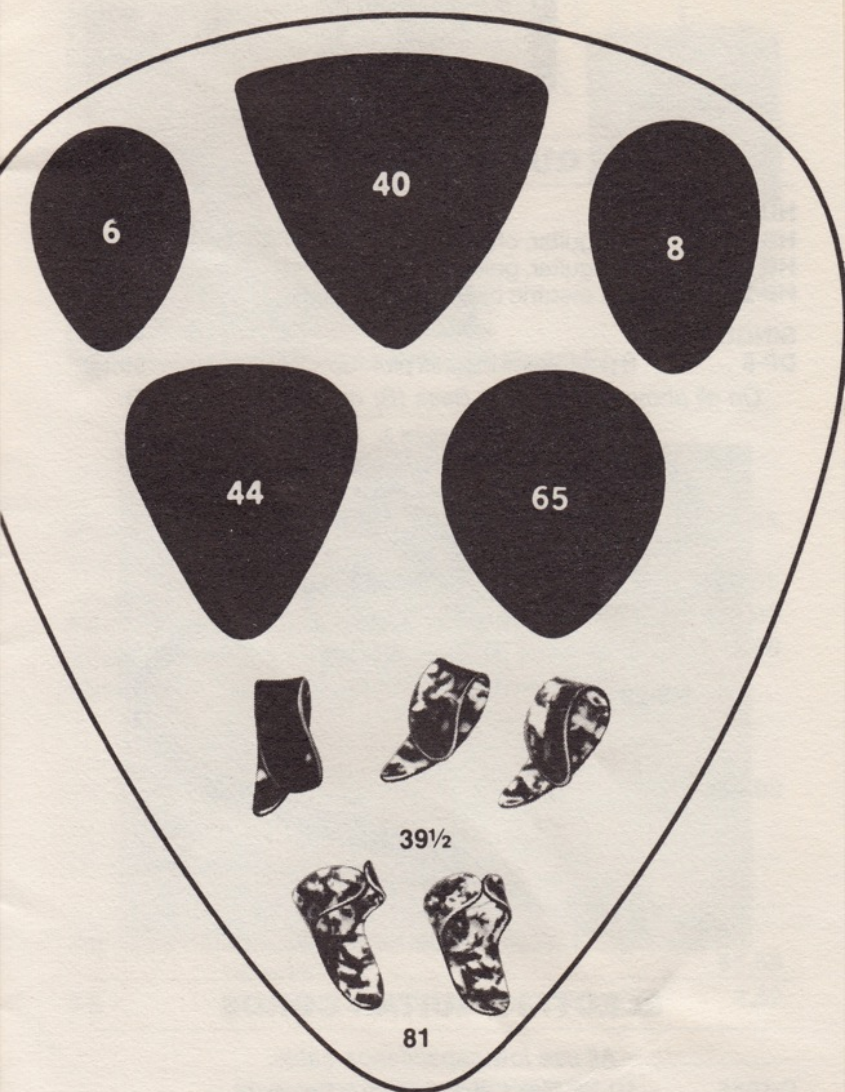

## MOLDED NUTS & SADDLES

MN6C	Grooved classic nut	\$2.00
MN12	Grooved 12-string nut	2.50
MN6	Grooved 6-string nut	2.00
MS6C	Classic guitar saddle	1.00

Outline is actual size and shape of Monster Pick.