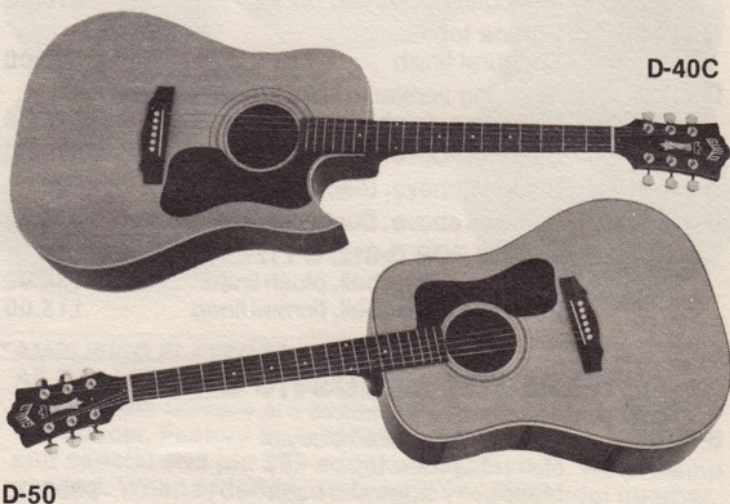

F-50R NT . . .	Natural spruce top. Rosewood sides and back	$1395.00
F-50R SB . . .	Spruce top. Sunburst finish	1395.00
F-50 BL	Natural spruce top. Arched back. Maple sides and back. All blonde	1155.00
F-50 M	Natural spruce top. Arched back. Mahogany shaded maple sides and back	1155.00
F-50 SB	Spruce top. Arched back. Maple sides and back. All Sunburst finish	1155.00
CASES FOR F-50R, F-50		
5217	Hard shell, plush lined	142.50
2517	Hard shell, flannel lined	122.50
F-40 BL	Natural spruce top. Arched back. Maple sides and back. All blonde	790.00
F-40 M	Natural spruce top. Arched back. Mahogany shaded maple sides and back	790.00
F-40SB	Spruce top. Arched back. Maple sides and back. All Sunburst finish	790.00
CASES FOR F-40		
4516-D	Hard shell, plush lined	142.50
2516-D	Hard shell, flannel lined	122.50
F-30 NT	Natural spruce top. Arched back. Mahogany sides and back	545.00
F-30 SB	Spruce top. Arched back. Sunburst finish	545.00
CASES FOR F-30		
4515	Hard shell, plush lined	135.00
2515	Hard shell, flannel lined	115.00
C-13P	Economy, plush lined	45.95
F-20 NT	Natural spruce top. Arched back. Mahogany sides and back	435.00
F-20 SB	Spruce top. Arched back. Sunburst finish	435.00
CASES FOR F-20		
C-15	Hard shell, plush lined	135.00
C-5	Hard shell, flannel lined	115.00
C-12P	Economy, plush lined	45.95

D-40C

D-50