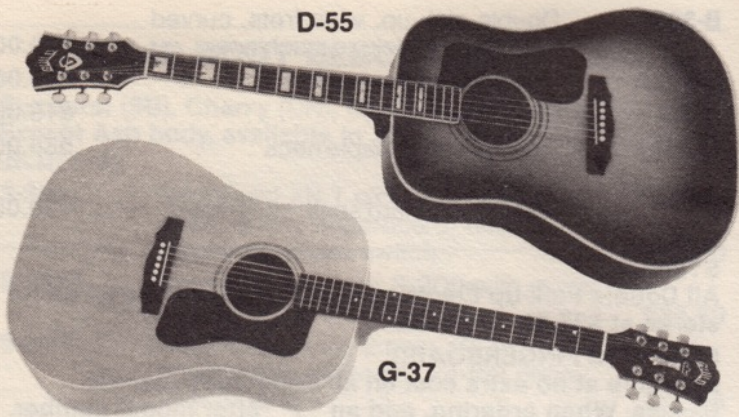

FLAT-TOP GUITARS —DREADNAUGHT BODIES*

D-70	Limited edition, super dreadnaught (price includes case)	$1595.00
D-55 NT	Natural spruce top. Rosewood sides and back	1130.00
D-55 SB	Spruce top. Sunburst finish	1130.00
D-50 NT	Natural spruce top. Rosewood sides and back	915.00
D-50 SB	Spruce top. Sunburst finish	915.00
D-46 BL	Natural spruce top. Ash sides and back	745.00
D-46 SB	Spruce top. All Sunburst finish	745.00
D-40 NT	Natural spruce top. Mahogany sides and back	685.00
D-40 SB	Spruce top. Sunburst finish	685.00
D-40C NT	Same as D-40 NT, but with Florentine Cutaway	765.00
D-40C SB	Same as D-40 SB, but with Florentine Cutaway	765.00
G-37 BL	Natural spruce top. Arched back. Maple sides and back. All blonde	685.00
G-37 M	Natural spruce top. Mahogany shaded maple sides and back	685.00
G-37 SB	Spruce top. Maple sides and back. All Sunburst finish	685.00
D-35 NT	Natural spruce top. Mahogany sides and back	595.00
D-35 SB	Spruce top. Sunburst finish	595.00
D-25 BLK	Spruce top. Arched back. Mahogany sides and back, black finish	545.00
D-25 SB	Spruce top. Arched back. Mahogany sides and back. All Sunburst finish	545.00
D-25 M	Spruce top. Arched back. Mahogany sides and back. All mahogany finish	525.00
D-25 C	Spruce top. Arched back. Mahogany sides and back. All cherry finish	525.00
CASES FOR ALL ABOVE MODELS		
4520	Hard shell, plush lined	135.00
2520	Hard shell, flannel lined	115.00
18D	Economy, plush lined	45.95