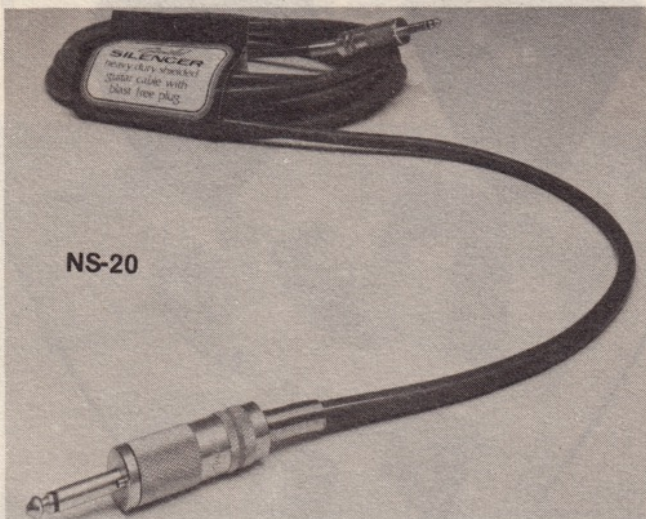

### SINGLE COIL

DP-8 . . . . .	8 pole electric bass pick-up . . . . .	39.50
----------------	--	-------

*On all above, specify for Bass (B) or Treble position (T).*