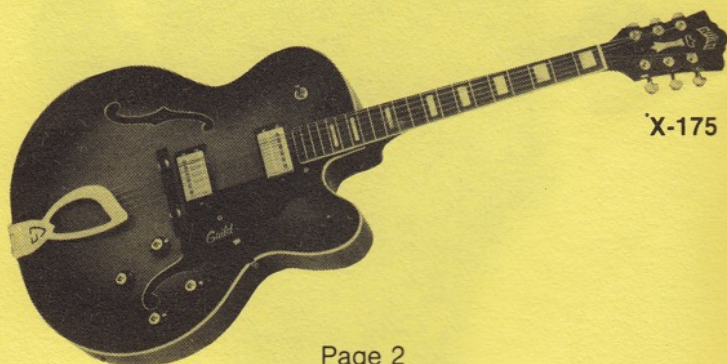

**For individual strings, see the Guild Strings and Accessories Catalog.*

LEFT-HANDED MODELS

All instruments are available as left-handed models at 10% additional (plus \$60.00 with Bigsby Vibrato Tailpiece).

STEREO WIRING

Double Pick-Up Electric Guitars are available wired for stereo at \$50.00 additional. SF-4 and guitars with master volume, \$65.00 additional.

PHASE SWITCH

A phase switch is available on all Double Pick-Up Electric Guitars at \$20.00 additional.

BIGSBY VIBRATO TAILPIECE

Bigsby Vibrato-Tailpiece is available on special order with all Guild Electric Guitars. \$115.00

X-175

JAZZ ACOUSTIC ELECTRIC GUITARS

Sunburst (SB) or Blonde (BLD).

- AA** **Artist Award.** Custom-suspended pick-up. Deep body, with solid carved top. Wide frets, curved ebony fingerboard, maple neck, Precision gold plated machines, engraved gold plated Guild "harp" tailpiece **\$2100.00***
- X-500** Double humbucking pick-ups, deep body, wide frets, curved ebony fingerboard, deluxe machines, master volume, engraved Guild "harp" tailpiece, gold plated hardware **1465.00**
- X-175** Double humbucking pick-ups, deep body, wide frets, curved rosewood fingerboard, deluxe machines, master volume, Guild "harp" tailpiece **1025.00**
- CASES FOR AA, X-500, X-175**
- 5217** ... Hard shell, plush lined **142.50**
- 2517** ... Hard shell, flannel lined **122.50**
- CE-100** ... Double humbucking pick-ups, deep body, wide frets, curved rosewood fingerboard, deluxe machines, Guild "harp" tailpiece **895.00**
- CASES FOR CE-100**
- 4516-D** ... Hard shell, plush lined **135.00**
- 2516-D** ... Hard shell, flannel lined ... **115.00**