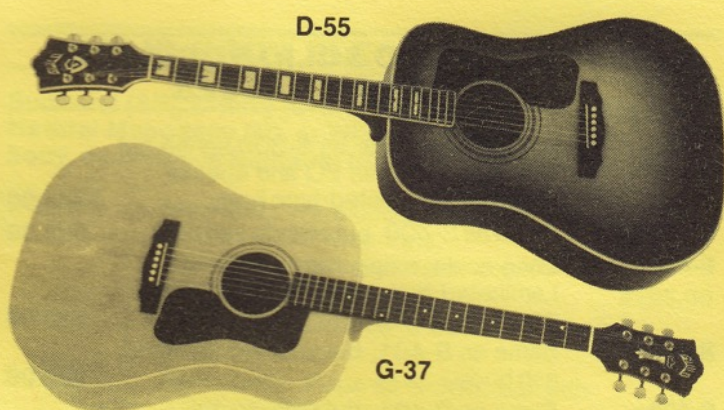

FLAT-TOP GUITARS — DREADNAUGHT BODIES

D-70	Limited edition, super dreadnaught (price includes case)	$1495.00
D-55 NT . . .	Natural spruce top. Rosewood sides and back	1075.00
D-55 SB . . .	Spruce top. Sunburst finish	1075.00
D-50 NT . . .	Natural spruce top. Rosewood sides and back	870.00
D-50 SB . . .	Spruce top. Sunburst finish	870.00
D-46BL	Natural spruce top. Ash sides and back	710.00
D-46SB	Spruce top, all sunburst finish	710.00
D-40 NT . . .	Natural spruce top. Mahogany sides and back	655.00
D-40 SB . . .	Spruce top. Sunburst finish	655.00
D-40C NT . .	Same as D-40 NT, but with Florentine Cutaway	730.00
D-40C SB . .	Same as D-40 SB, but with Florentine Cutaway	730.00
G-37 BL . . .	Natural spruce top. Arched back. Maple sides and back. All blonde . .	655.00
G-37 M	Natural spruce top. Mahogany shaded maple sides and back	655.00
G-37 SB . . .	Spruce top. Maple sides and back. All sunburst finish	655.00
D-35 NT . . .	Natural spruce top. Mahogany sides and back	570.00
D-35 SB . . .	Spruce top. Sunburst finish	570.00
D-25BLK . . .	Spruce top, mahogany sides and back, black finish	520.00
D-25SB	Spruce top, mahogany sides and back. All sunburst finish	520.00
D-25 M	Spruce top. Mahogany sides and back. All Mahogany finish	500.00
D-25 C	Spruce top. Mahogany sides and back. All Cherry finish	500.00
CASES FOR ALL ABOVE MODELS		
4520	Hard shell, plush lined	135.00
2520	Hard shell, flannel lined	115.00
18D	Economy, plush lined	45.95