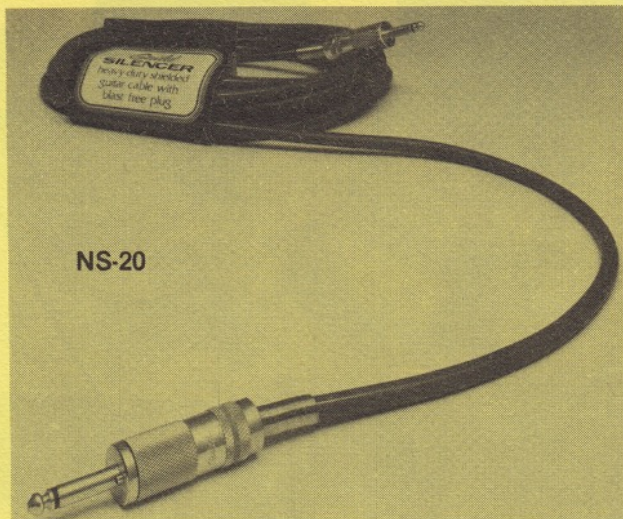

GUILD PICK-UPS

HUMBUCKING

HB-1C	For guitar, chrome plated	\$39.50
HB-1G	For guitar, gold plated	44.50
HB-2C	For electric bass, chrome plate	39.50

SINGLE COIL

DP-8	8 pole electric bass pick-up	39.50
----------------	--	-------

On all above, specify for Bass (B) or Treble position (T).

NS-20

ELECTRIC GUITAR CORDS

All use low capacitance cable.

C-1055	10-Ft. Cord, 5.5mm dia., 1 straight, 1 right angle metal plugs	\$5.95
C-1070	10-Ft. Cord, 7mm dia., brass plugs	10.95
C-2070	20-Ft. Cord, 7mm dia., brass plugs	15.95
HR-20	20-Ft. Heavy Duty Cord, 6.5mm dia., 1 straight, 1 right angle metal plugs	14.95
BP-20	20-Ft. Heavy Duty Cord, 8mm dia., solid brass plugs	23.95
NS-20	20-Ft. Silencer Cord, 8mm dia., solid brass plugs, one with automatic shorting feature	28.75

SUPER PLUGS

RA-1	One right angle heavy duty plug	\$2.25
SH-2	Two straight hexagonal heavy duty plugs	6.50
SA-2	One right angle and one straight hexagonal plug	5.95

GUILD CONTROL KNOBS

90579	Tone/Volume knob, chrome insert	\$1.50
90581	Volume knob, gold insert	1.50
90582	Tone knob, gold insert	1.50
CK-4	Set of 4 No. 90579 knobs	5.95
GK-4	Set of 4, 2 each No. 90581 and No. 90582 knobs	5.95