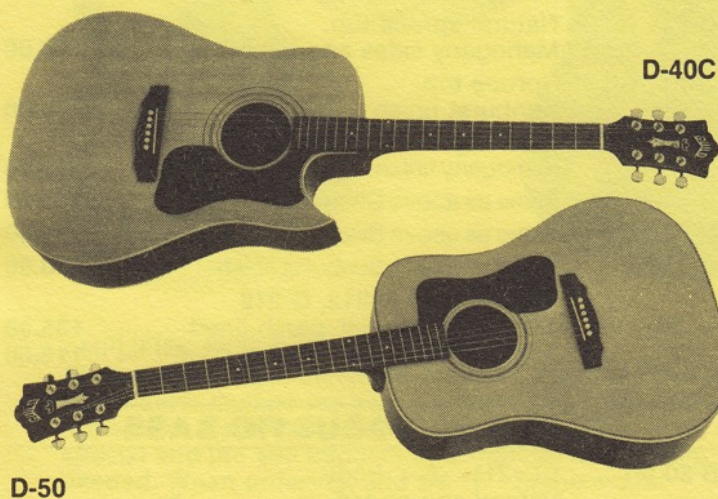

FLAT-TOP GUITARS —CONVENTIONAL BODIES

F-50R NT ..	Natural spruce top. Rosewood sides and back	$1320.00
F-50R SB ..	Spruce top. Sunburst finish	1320.00
F-50 BL	Natural spruce top. Maple sides and back. All blonde ..	1100.00
F-50 M	Natural spruce top. Mahogany shaded maple sides and back	1100.00
F-50 SB	Spruce top. Maple sides and back. All sunburst finish	1100.00
CASES FOR F-50R, F-50		
5217 ..	Hard shell, plush lined	142.50
2517 ..	Hard shell, flannel lined	122.50
F-40 BL	Natural spruce top. Maple sides and back. All blonde ..	750.00
F-40 M	Natural spruce top. Mahogany shaded maple sides and back	750.00
F-40 SB	Spruce top. Maple sides and back. All sunburst finish	750.00
CASES FOR F-40		
4516-D ..	Hard shell, plush lined ...	142.50
2516-D ..	Hard shell, flannel lined ..	122.50
F-30 NT	Natural spruce top. Mahogany sides and back	520.00
F-30 SB	Spruce top. Sunburst finish	520.00
CASES FOR F-30		
4515 ..	Hard shell, plush lined	135.00
2515 ..	Hard shell, flannel lined	115.00
C-13P	Economy, plush lined	45.95
F-20 NT	Natural spruce top. Mahogany sides and back	415.00
F-20 SB	Spruce top. Sunburst finish	415.00
CASES FOR F-20		
C-15 ..	Hard shell, plush lined	135.00
C-5 ...	Hard shell, flannel lined	115.00
C12P .	Economy, plush lined	45.95