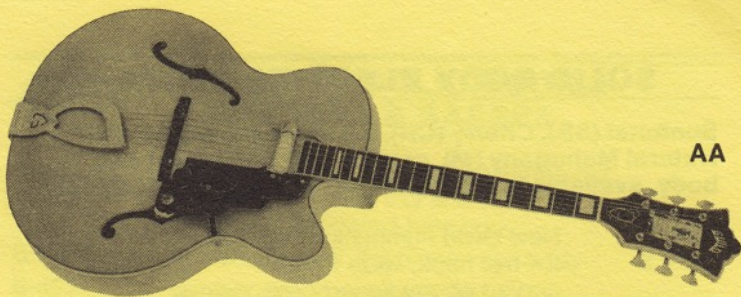

**For individual strings, see the Guild Strings and Accessories Catalog.*

LEFT-HANDED MODELS

All instruments are available as left-handed models at 10% additional (plus \$60.00 with Bigsby Vibrato Tailpiece).

STEREO WIRING

Double Pick-Up Electric Guitars are available wired for stereo at \$50.00 additional. SF-4 and guitars with master volume, \$65.00 additional.

PHASE SWITCH

A phase switch is available on all Double Pick-Up Electric Guitars at \$20.00 additional.

BIGSBY VIBRATO TAILPIECE

Bigsby Vibrato-Tailpiece is available on special order with all Guild Electric Guitars. \$115.00

X-175

JAZZ ACOUSTIC ELECTRIC GUITARS

Sunburst (SB) or Blonde (BLD).

- AA** **Artist Award.** Custom-suspended pick-up. Deep body, with solid carved top. Wide frets, curved ebony fingerboard, maple neck, Precision gold plated machines, engraved gold plated Guild "harp" tailpiece **\$2100.00***
- X-500** Double humbucking pick-ups, deep body, wide frets, curved ebony fingerboard, deluxe machines, master volume, engraved Guild "harp" tailpiece, gold plated hardware **1465.00**
- X-175** Double humbucking pick-ups, deep body, wide frets, curved rosewood fingerboard, deluxe machines, master volume, Guild "harp" tailpiece **1025.00**
- CASES FOR AA, X-500, X-175**
- 5217** ... Hard shell, plush lined **142.50**
- 2517** ... Hard shell, flannel lined **122.50**
- CE-100** ... Double humbucking pick-ups, deep body, wide frets, curved rosewood fingerboard, deluxe machines, Guild "harp" tailpiece **895.00**
- CASES FOR CE-100**
- 4516-D** ... Hard shell, plush lined **135.00**
- 2516-D** ... Hard shell, flannel lined ... **115.00**