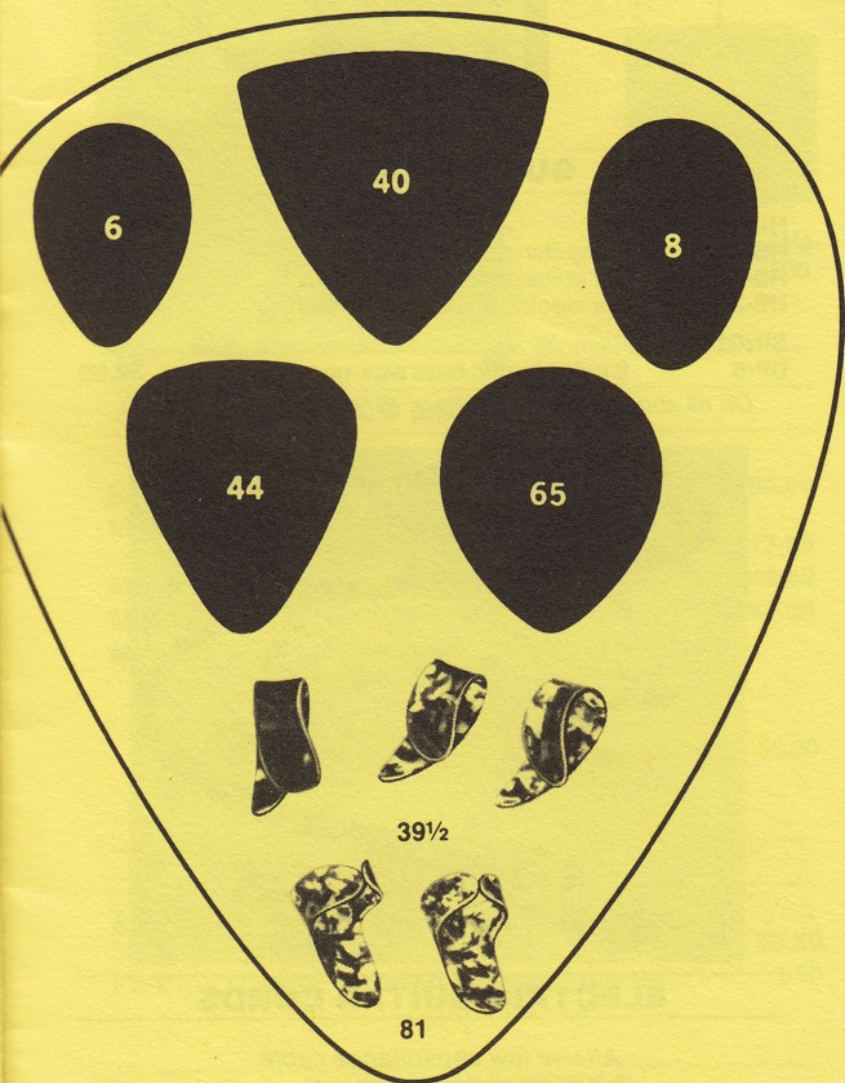

MOLDED NUTS & SADDLES

MN6C	Grooved classic nut	\$2.00
MN12	Grooved 12-string nut	2.50
MN6	Grooved 6-string nut	2.00
MS6C	Classic guitar saddle	1.00

Outline is size and shape of Monster Pick.

GUITAR PICKS