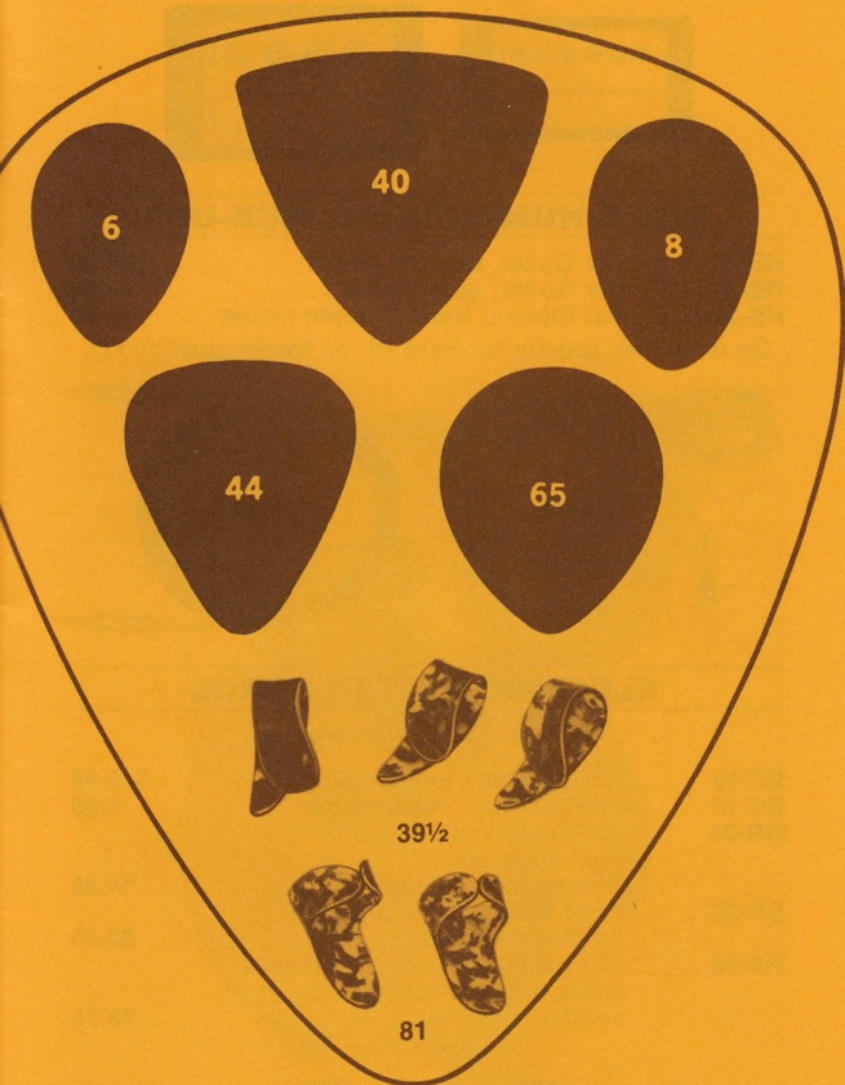

Outline is size and shape of Monster Pick.

GUITAR PICKS

Sizes and shapes as illustrated above.

	Gross		Gross
6 . Thin, Med., Heavy	15.00	40 Thin, Med., Heavy	18.00
8 . Thin, Med., Heavy	16.25	44 Thin, Med., Heavy	16.25
39½ Thumb Pick	23.75	65 Thin, Med., Heavy	18.00
		81 Finger Pick	27.25

FLAT PICK ASSORTMENT—12 GROSS

700	1 gross each 6T, 6M, 8T, 8M, 65T, 65M, 40T, 40M, 44T, 44H, 2 gross 44M	$199.50

FLAT PICK ASSORTMENTS—5 GROSS

500M	1 gross each 6M, 8M, 44T, 44M, 6 dozen each 40M, 65M	$81.75
500T	1 gross each 6T, 8T, 44T, 44M, 6 dozen each 40T, 65T	81.75

MONSTER PICK

Size and shape per outline above.

Size 3¾"x4⅝", Medium Gauge, each	$1.00