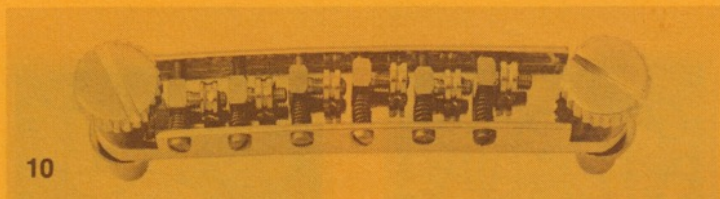

B-500	Loop Ends, Nickel Wound	\$3.75
B-550	Loop Ends, Phosphor Bronze Wound	3.75

Mandolin

M-840	Loop Ends, Nickel Wound	\$5.25
M-850	Loop Ends, Phosphor Bronze Wound	5.25

Plus Gauge Boxes & Assortments

10