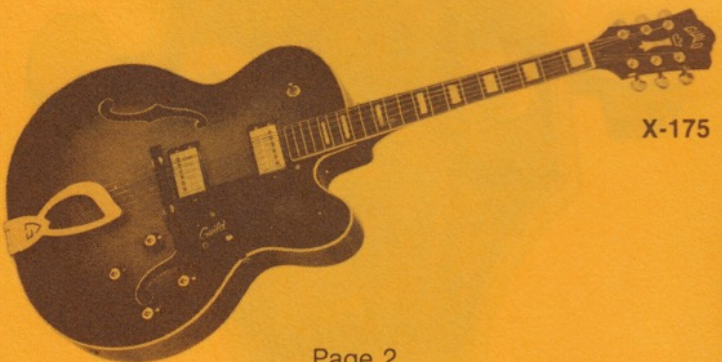

**For individual strings, see the Guild Strings and Accessories Catalog.*

LEFT-HANDED MODELS

All instruments are available as left-handed models at 10% additional (plus \$60.00 with Bigsby Vibrato Tailpiece).

STEREO WIRING

Double Pick-Up Electric Guitars are available wired for stereo at \$50.00 additional. SF-4 and guitars with master volume, \$65.00 additional.

PHASE SWITCH

A phase switch is available on all Double Pick-Up Electric Guitars at \$20.00 additional.

BIGSBY VIBRATO TAILPIECE

Bigsby Vibrato-Tailpiece is available on special order with all Guild Electric Guitars.

X-175

AA

JAZZ ACOUSTIC ELECTRIC GUITARS

Sunburst (SB) or Blonde (BLD).

- AA** **Artist Award.** Custom-suspended pick-up. Deep body, with solid carved top. Wide frets, curved ebony fingerboard, maple neck, Precision gold plated machines, engraved gold plated Guild "harp" tailpiece **\$1875.00***
- X-500** Double humbucking pick-ups, deep body, wide frets, curved ebony fingerboard, deluxe machines, master volume, engraved Guild "harp" tailpiece, gold plated hardware **1250.00**
- X-175** Double humbucking pick-ups, deep body, wide frets, curved rosewood fingerboard, deluxe machines, master volume, Guild "harp" tailpiece **875.00**
- CASES FOR AA, X-500, X-175**
- 5217** . . . Hard shell, plush lined **120.00**
- 2517** . . . Hard shell, flannel lined **95.00**
- CE-100** . . . Double humbucking pick-ups, deep body, wide frets, curved rosewood fingerboard, deluxe machines, Guild "harp" tailpiece **775.00**
- CASES FOR CE-100**
- 4516-D** . . . Hard shell, plush lined **115.00**
- 2516-D** . . . Hard shell, flannel lined **95.00**