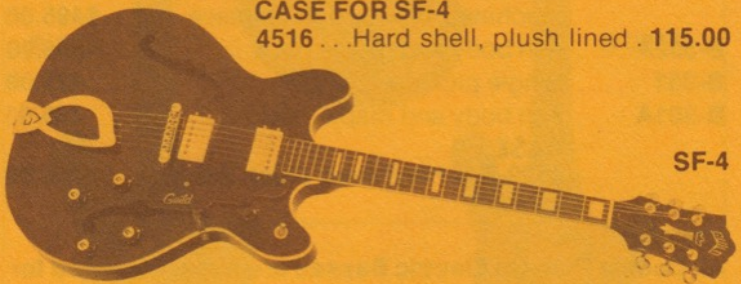

BIGSBY VIBRATO TAILPIECE

Bigsby Vibrato-Tailpiece is available on special order with all Guild Electric Guitars.

X-175

JAZZ ACOUSTIC ELECTRIC GUITARS

Sunburst (SB) or Blonde (BLD).

- AA** **Artist Award.** Custom-suspended pick-up. Deep body, with solid carved top. Wide frets, curved ebony fingerboard, maple neck, Precision gold plated machines, engraved gold plated Guild "harp" tailpiece **\$1875.00***
- X-500** Double humbucking pick-ups, deep body, wide frets, curved ebony fingerboard, deluxe machines, master volume, engraved Guild "harp" tailpiece, gold plated hardware **1250.00**
- X-175** Double humbucking pick-ups, deep body, wide frets, curved rosewood fingerboard, deluxe machines, master volume, Guild "harp" tailpiece **875.00**
- CASES FOR AA, X-500, X-175**
- 5217** ... Hard shell, plush lined **120.00**
- 2517** ... Hard shell, flannel lined **95.00**
- CE-100** ... Double humbucking pick-ups, deep body, wide frets, curved rosewood fingerboard, deluxe machines, Guild "harp" tailpiece **775.00**
- CASES FOR CE-100**
- 4516-D** ... Hard shell, plush lined **115.00**
- 2516-D** ... Hard shell, flannel lined ... **95.00**

STARFIRE ELECTRIC GUITAR

Sunburst (SB), Cherry (CH), Walnut (WAL), Blonde (BLD), or Black (BLK).

- SF-4** **Starfire 4.** Thin body double cutaway electric acoustic with arched top and back. Double humbucking pick-ups, wide frets, curved rosewood fingerboard, mahogany neck, deluxe machines, Guild "harp" tailpiece **675.00**
- CASE FOR SF-4**
- 4516** ... Hard shell, plush lined . **115.00**