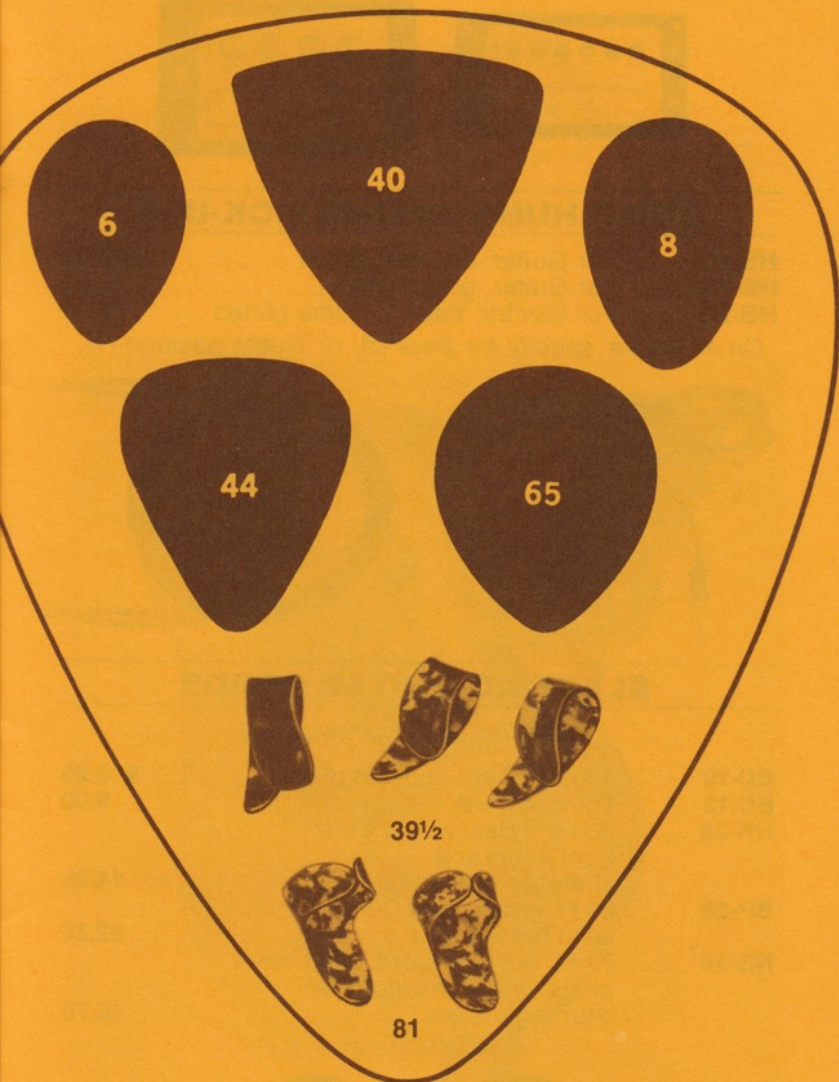

Outline is size and shape of Monster Pick.

GUITAR PICKS

Sizes and shapes as illustrated above.

	Gross		Gross
6 . Thin, Med., Heavy	13.75	40 Thin, Med., Heavy	16.50
8 . Thin, Med., Heavy	14.85	44 Thin, Med., Heavy	14.85
39 1/2 Thumb Pick	21.60	65 Thin, Med., Heavy	16.50
		81 Finger Pick	24.75

FLAT PICK ASSORTMENT—12 GROSS

700	1 gross each 6T, 6M, 8T, 8M, 65T, 65M, 40T, 40M, 44T, 44H, 2 gross 44M	$182.60

FLAT PICK ASSORTMENTS—5 GROSS

500M	1 gross each 6M, 8M, 44T, 44M, 6 dozen each 40M, 65M	$74.80
500T	1 gross each 6T, 8T, 44T, 44M, 6 dozen each 40T, 65T	74.80

MONSTER PICK

Size and shape per outline above.

Size 3 3/4" x 4 5/8", Medium Gauge, each	$ .75