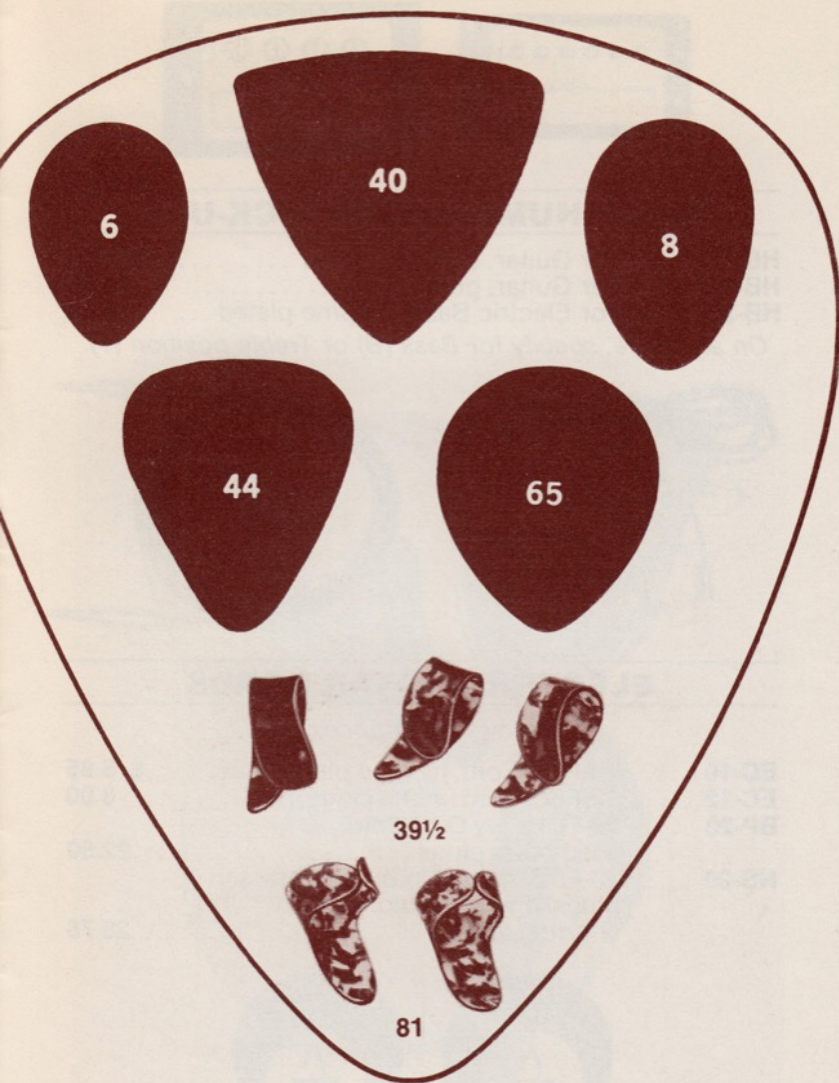

Outline is size and shape of Monster Pick.

GUITAR PICKS

Sizes and shapes as illustrated above.

	Gross		Gross
6 . Thin, Med., Heavy	13.75	40 Thin, Med., Heavy	16.50
8 . Thin, Med., Heavy	14.85	44 Thin, Med., Heavy	14.85
39½ Thumb Pick	21.60	65 Thin, Med., Heavy	16.50
		81 Finger Pick	24.75

FLAT PICK ASSORTMENT—12 GROSS

700	1 gross each 6T, 6M, 8T, 8M, 65T, 65M, 40T, 40M, 44T, 44H, 2 gross 44M	$182.60

FLAT PICK ASSORTMENTS—5 GROSS

500M	1 gross each 6M, 8M, 44T, 44M, 6 dozen each 40M, 65M	$74.80
500T	1 gross each 6T, 8T, 44T, 44M, 6 dozen each 40T, 65T	74.80

MONSTER PICK

Size and shape per outline above.

Size 3¾"x4⅝", Medium Gauge, each	$.75