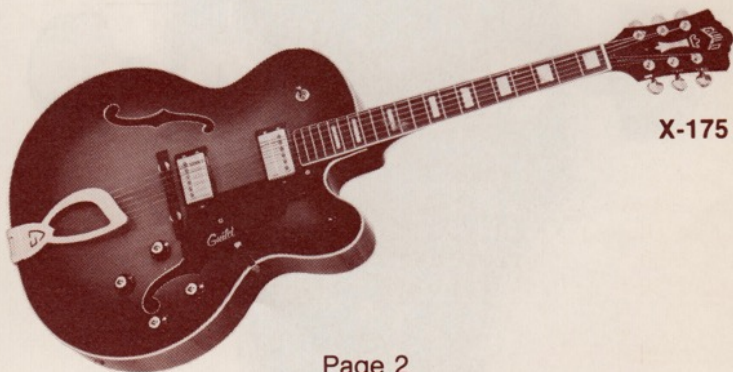

STEREO WIRING

Double Pick-Up Electric guitars are available wired for stereo at \$35.00 additional. SF-4, SF-6, and guitars with master volume, \$50.00 additional.

PHASE SWITCH

A phase switch is available on all Double Pick-Up Electric Guitars at \$20.00 additional.

BIGSBY VIBRATO TAILPIECE

Bigsby Vibrato-Tailpiece is available on special order with all Guild Electric Guitars.

X-175

AA

JAZZ ACOUSTIC ELECTRIC GUITARS

Sunburst (SB) or Blonde (BLD).

- AA** **Artist Award.** Custom-suspended pick-up. Deep body, with solid carved top. Wide frets, curved ebony fingerboard, maple neck, Precision gold plated machines, engraved gold plated Guild "harp" tailpiece **\$1795.00***
- X-500** Double humbucking pick-ups, deep body, wide frets, curved ebony fingerboard, deluxe machines, master volume, engraved Guild "harp" tailpiece, gold plated hardware **1175.00**
- X-175** Double humbucking pick-ups, deep body, wide frets, curved rosewood fingerboard, deluxe machines, master volume, Guild "harp" tailpiece **815.00**
- CASES FOR AA, X-500, X-175**
- 5217** ... Hard shell, plush lined **120.00**
- 2517** ... Hard shell, flannel lined **95.00**
- CE-100D** ... Double humbucking pick-ups, deep body, wide frets, curved rosewood fingerboard, deluxe machines, Guild "harp" tailpiece **715.00**
- CASES FOR CE-100D**
- 4516-D** ... Hard shell, plush lined **115.00**
- 2516-D** ... Hard shell, flannel lined ... **95.00**