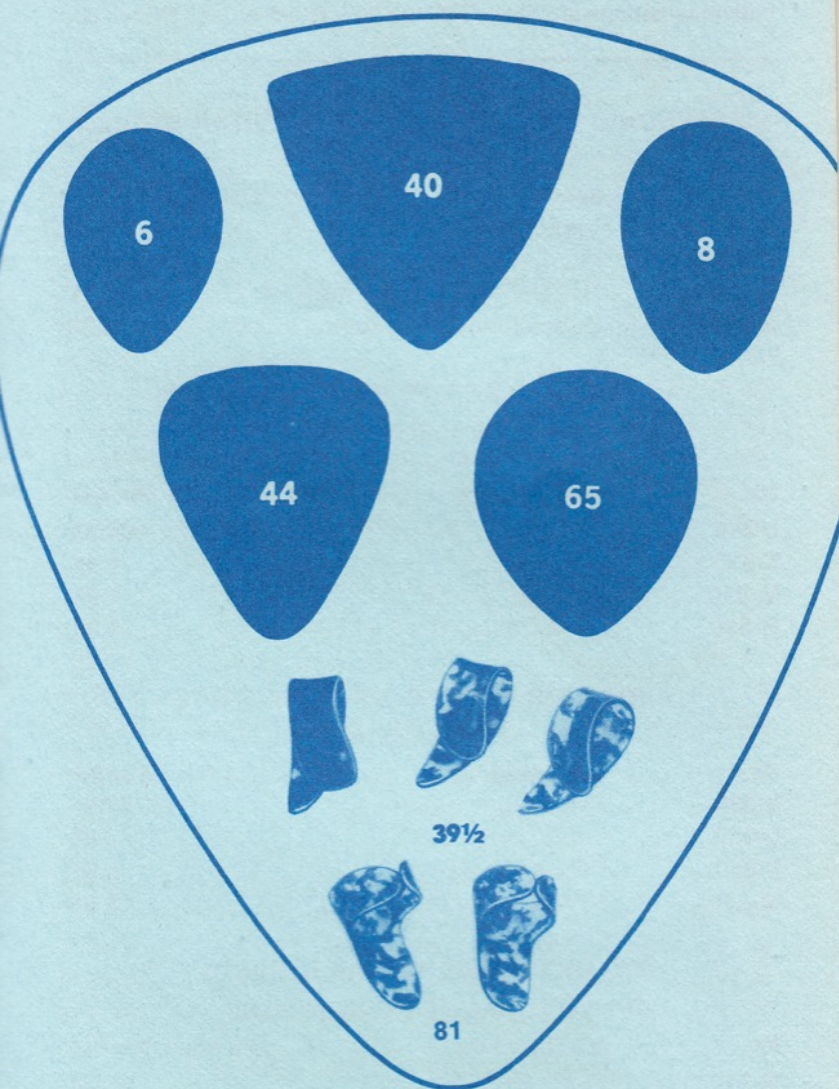

GUITAR BRIDGES

No.	Specifications	List Price
10	Guild Adjusto-Matic 6-Way Bridge, chrome plated	\$19.50
20	Guild Adjusto-Matic 6-Way Bridge, gold plated	24.50
BT-4	Bass Bridge/Tailpiece, fully adjustable	30.00

GS-11

GUITAR STRAPS

No.	Specifications	List Price
GS-11	Woven Strap, fully adjustable	\$4.95
GS-14	Wide Embossed Strap with brass buckle	11.75
GS-16	2½" Wide All Leather Strap, fully adjustable	11.00

Outline is size and shape of Monster Pick.