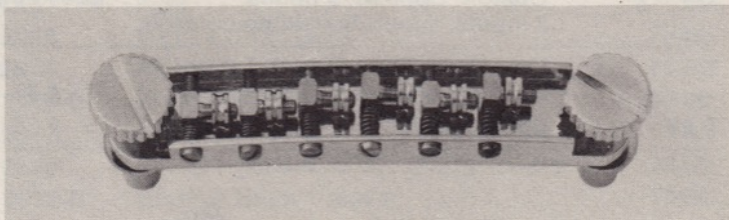

GUITAR BRIDGES

No.	Specifications	List Price
10	Guild Adjusto-Matic 6-Way Bridge, chrome plated	$19.50
20	Guild Adjusto-Matic 6-Way Bridge, gold plated	24.50

GS-11

GS-14

GUITAR STRAPS

No.	Specifications	List Price
GS-11	Woven Strap, fully adjustable	$4.50
GS-14	Wide Embossed Strap with brass buckle	10.98