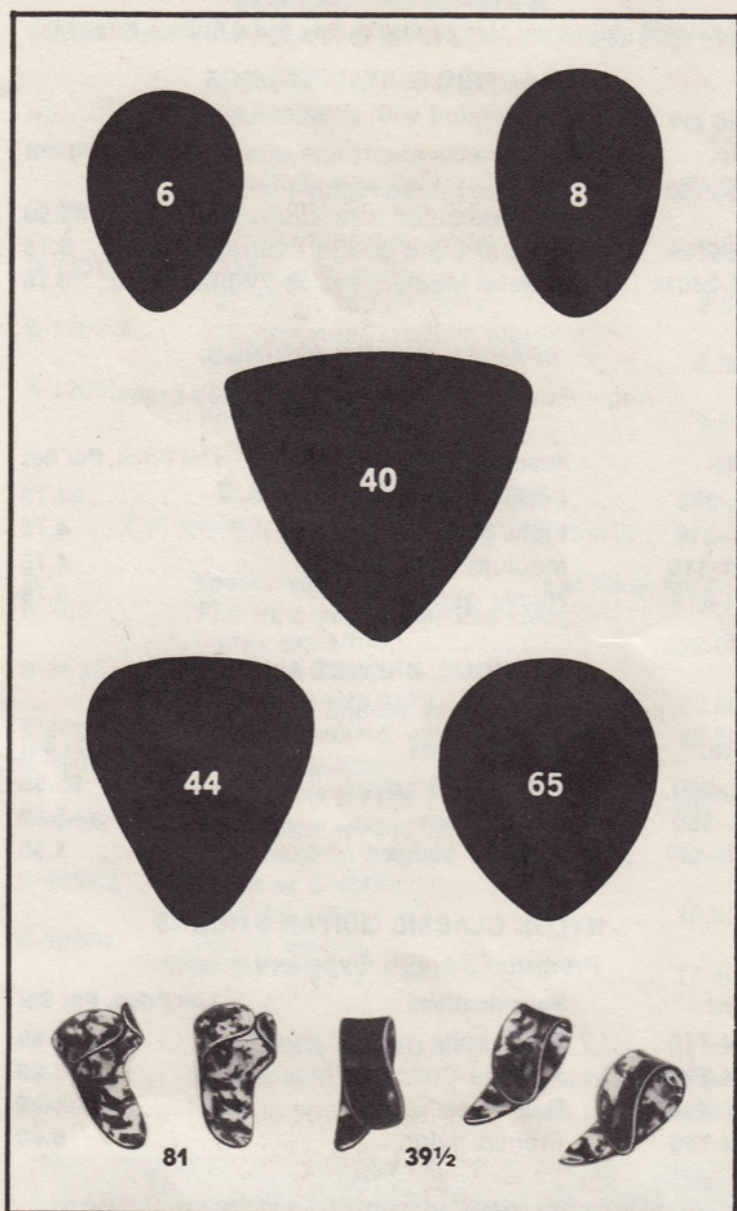

GUITAR PICKS

Sizes and shapes as illustrated above.

No.	List, Gross	No.	List, Gross
6 . . . Thin, Med., Stiff	12.50	40 . . Thin, Med., Stiff	15.00
8 . . . Thin, Med., Stiff	13.50	44 . . Thin, Med., Stiff	13.50
39½ Thumb Pick . . .	21.60	65 . . Thin, Med., Stiff	15.00
		81 . . Finger Pick . . .	24.75

FLAT PICKS — 2 DOZEN TO A BOX

Sizes and shapes as illustrated above.

Specify Thin, Medium or Stiff.

No.	List, Box of 2 Doz.	No.	List, Box of 2 Doz.
6	$2.10	40	$2.50
8	2.25	44	2.25
		65	2.50