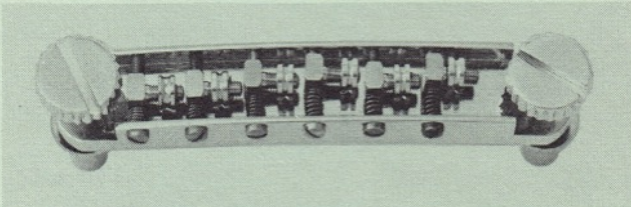

GUITAR BRIDGES

No.	Specifications	List Price
10	Guild Adjusto-Matic 6-Way Bridge, chrome plated	$19.50
20	Guild Adjusto-Matic 6-Way Bridge, gold plated	24.50

BIGSBY VIBRATO TAILPIECES

Model	Specifications	List Price
BV-1	Bigsby Conventional, chrome	$65.00
BV-2	Bigsby Short (M-75), chrome	65.00
BV-3	Bigsby Conventional, gold	115.00
BV-4	Bigsby Short (M-75), gold	115.00
BV-5	Bigsby Left-Hand, Convl, chrome	115.00

Specify whether with Guild or Bigsby name.

GUITAR STRAPS

No.	Specifications	List Price
GS-11	Woven Strap, fully adjustable	$4.50
GS-14	Wide Embossed Strap with brass buckle	10.98