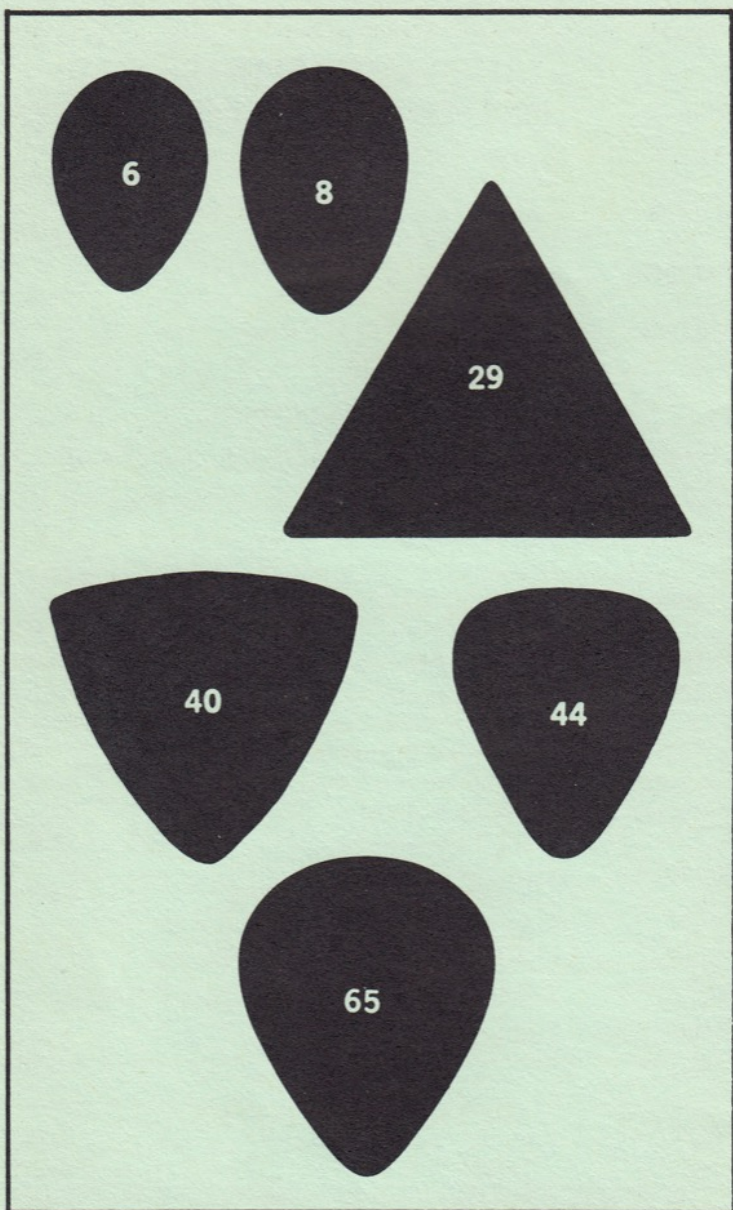

GUITAR PICKS

Sizes and shapes as illustrated above.

No.	List, Gross	No.	List, Gross
6 . . . Thin, Med., Stiff	12.50	40 . . Thin, Med., Stiff	15.00
8 . . . Thin, Med., Stiff	13.50	44 . . Thin, Med., Stiff	13.50
29 . . Thin, Med., Stiff	18.00	65 . . Thin, Med., Stiff	15.00
39½ Thumb Pick . . .	21.60	81 . . Finger Pick . . .	24.75

FLAT PICKS — 2 DOZEN TO A BOX

Sizes and shapes as illustrated above.

Specify Thin, Medium or Stiff.

No.	List, Box of 2 Doz.	No.	List, Box of 2 Doz.
6	$2.10	40	$2.50
8	2.25	44	2.25
29	3.00	65	2.50