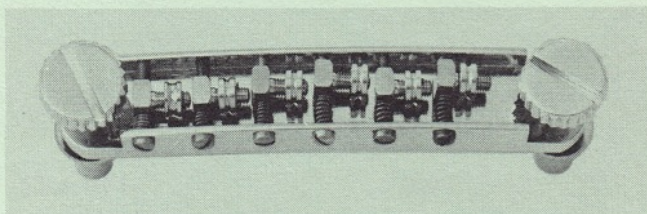

GUITAR BRIDGES

No.	Specifications	List Price
10	Guild Adjusto-Matic 6-Way Bridge, chrome plated	$19.50
20	Guild Adjusto-Matic 6-Way Bridge, gold plated	24.50

BIGSBY VIBRATO TAILPIECES

Model	Specifications	List Price
BV-1	Bigsby Conventional, chrome	$65.00
BV-2	Bigsby Short (M-75), chrome	65.00
BV-3	Bigsby Conventional, gold	115.00
BV-4	Bigsby Short (M-75), gold	115.00
BV-5	Bigsby Left-Hand, Convl, chrome	115.00

Specify whether with Guild or Bigsby name.

GUITAR STRAPS

No.	Specifications	List Price
GS-11	Woven Strap, fully adjustable	$4.50
GS-14	Wide Embossed Strap with brass buckle	10.98