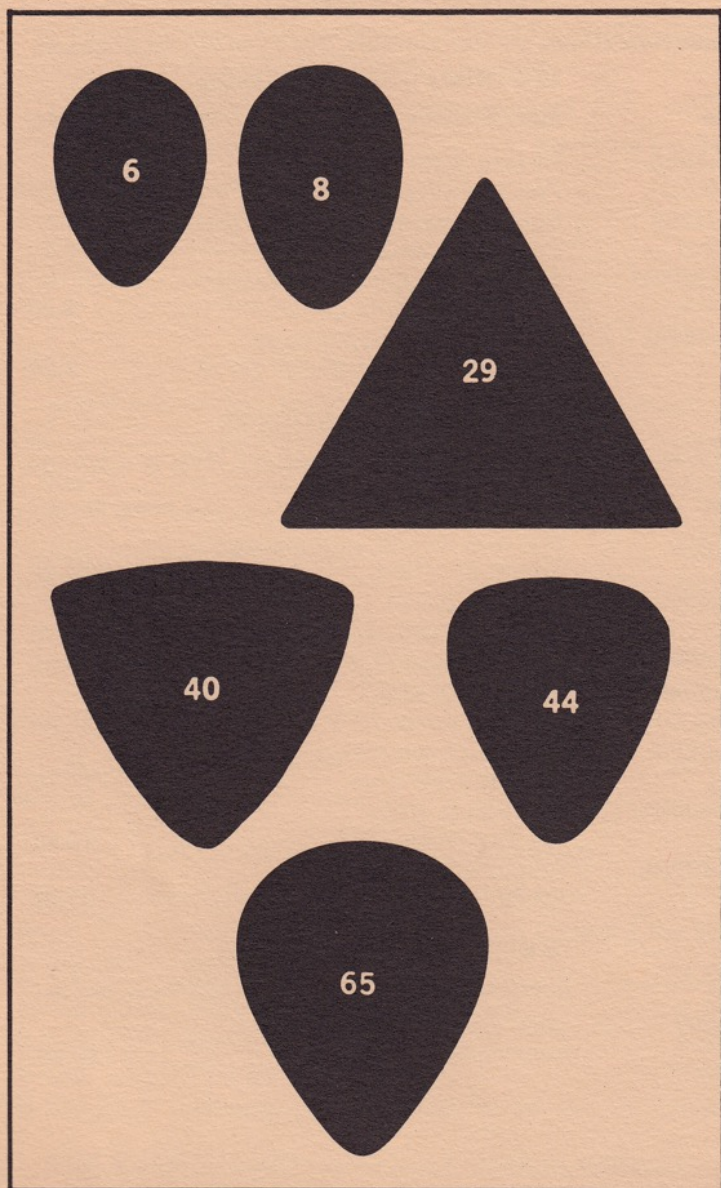

GUITAR PICKS

Sizes and shapes as illustrated above.

No.	List, Gross	No.	List, Gross
6 . . . Thin, Med., Stiff	$7.50	40 . . Thin, Med., Stiff	10.00
8 . . . Thin, Med., Stiff	7.50	44 . . Thin, Med., Stiff	9.00
29 . . Thin, Med., Stiff	10.00	65 . . Thin, Med., Stiff	9.00
39½ Thumb Pick . . .	10.00	81 . . Finger Pick . . .	14.00

FLAT PICKS — 2 DOZEN TO A BOX

Sizes and shapes as illustrated above.

Specify Thin, Medium or Stiff.

No.	List, Box of 2 Doz.	No.	List, Box of 2 Doz.
6	$1.25	40	$1.70
8	1.25	44	1.50
29	1.70	65	1.50