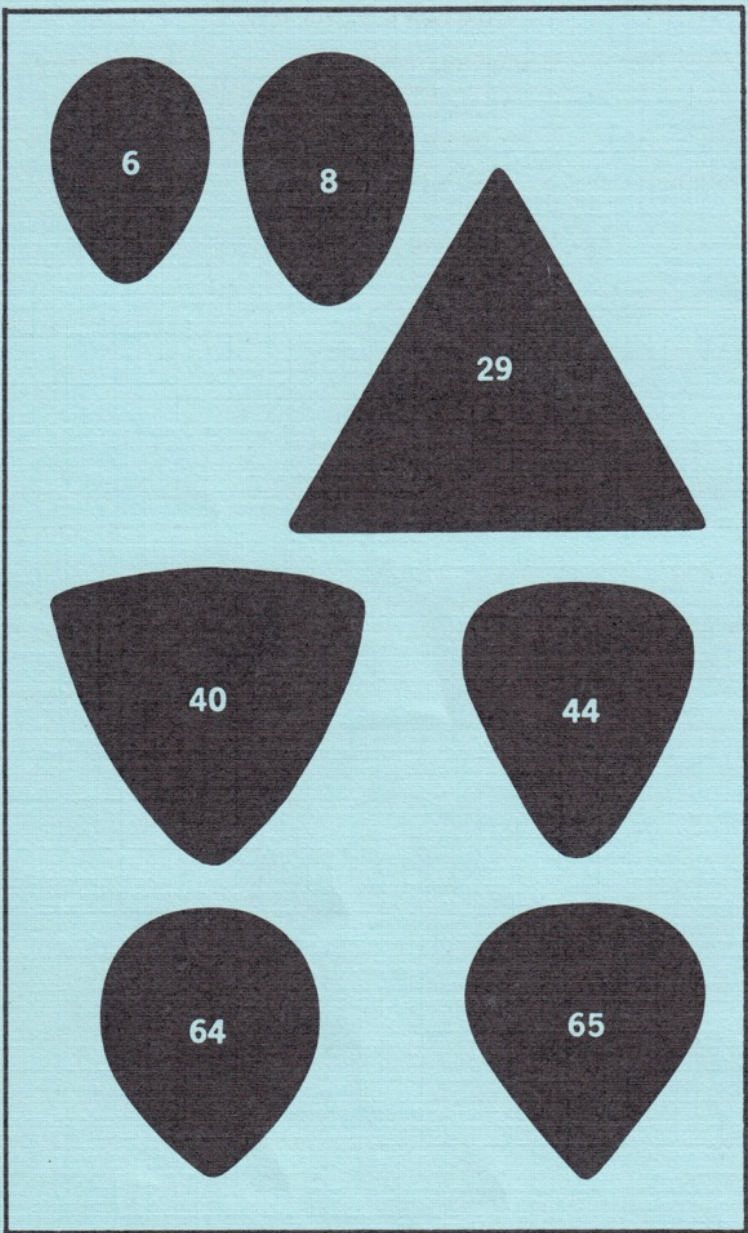

GUITAR PICKS

Sizes and shapes as illustrated above.

No.	List, Gross	No.	List, Gross
6 . . . Thin, Med., Stiff	$7.50	44 . . Thin, Med., Stiff	$9.00
8 . . . Thin, Med., Stiff	7.50	64 . . Thin, Med., Stiff	9.00
29 . . Thin, Med., Stiff	10.00	65 . . Thin, Med., Stiff	9.00
39½ Thumb Pick . . .	10.00	81 . . Finger Pick . . .	14.00
40 . . Thin, Med., Stiff	10.00		

FLAT PICKS — 2 DOZEN TO A BOX

Sizes and shapes as illustrated above.

Specify Thin, Medium or Stiff.

No.	List, Box of 2 Doz.	No.	List, Box of 2 Doz.
6	$1.25	44	$1.50
8	1.25	64	1.50
29	1.70	65	1.50
40	1.70