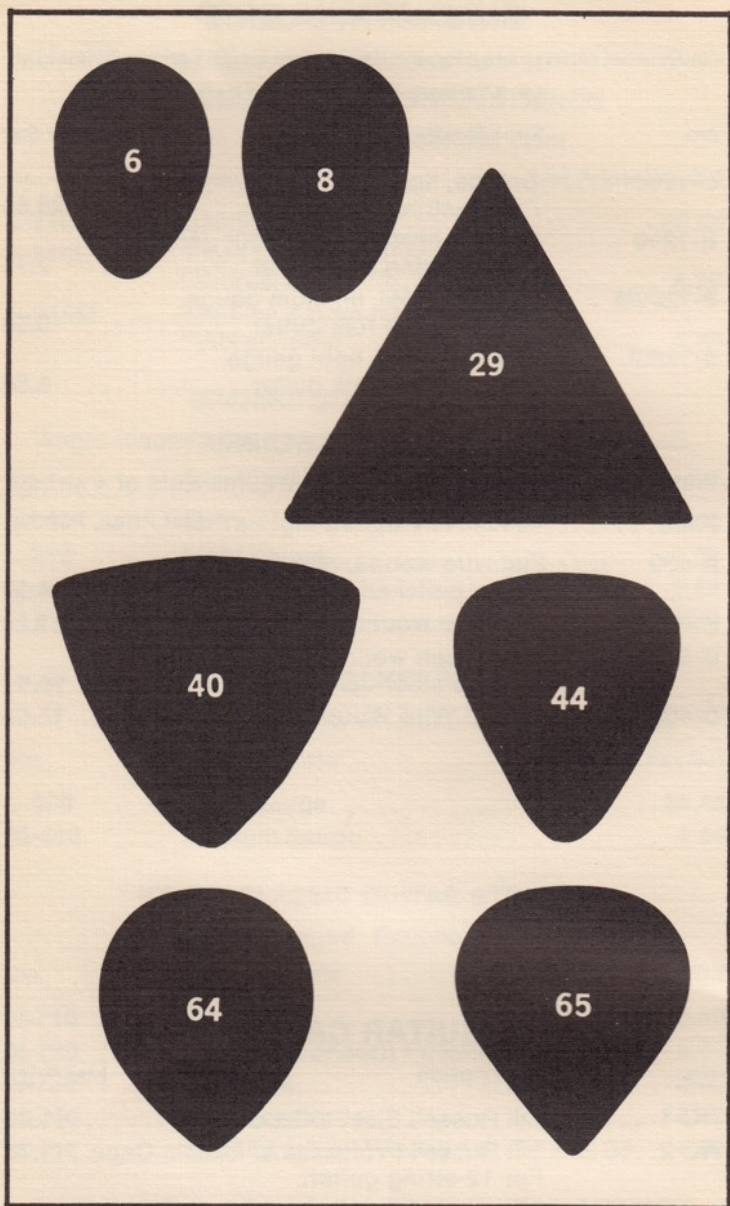

GUITAR PICKS

Sizes and shapes as illustrated above.

No.	List, Gross	No.	List, Gross
6 . . . Thin, Med., Stiff	$7.50	44 . . Thin, Med., Stiff	$9.00
8 . . . Thin, Med., Stiff	7.50	64 . . Thin, Med., Stiff	9.00
29 . . Thin, Med., Stiff	10.00	65 . . Thin, Med., Stiff	9.00
39½ Thumb Pick . . .	10.00	81 . . Finger Pick . . .	14.00
40 . . Thin, Med., Stiff	10.00		

FLAT PICKS — 2 DOZEN TO A BOX

Sizes and shapes as illustrated above.

Specify Thin, Medium or Stiff.

No.	List, Box of 2 Doz.	No.	List, Box of 2 Doz.
6	$1.25	44	$1.50
8	1.25	64	1.50
29	1.70	65	1.50
40	1.70