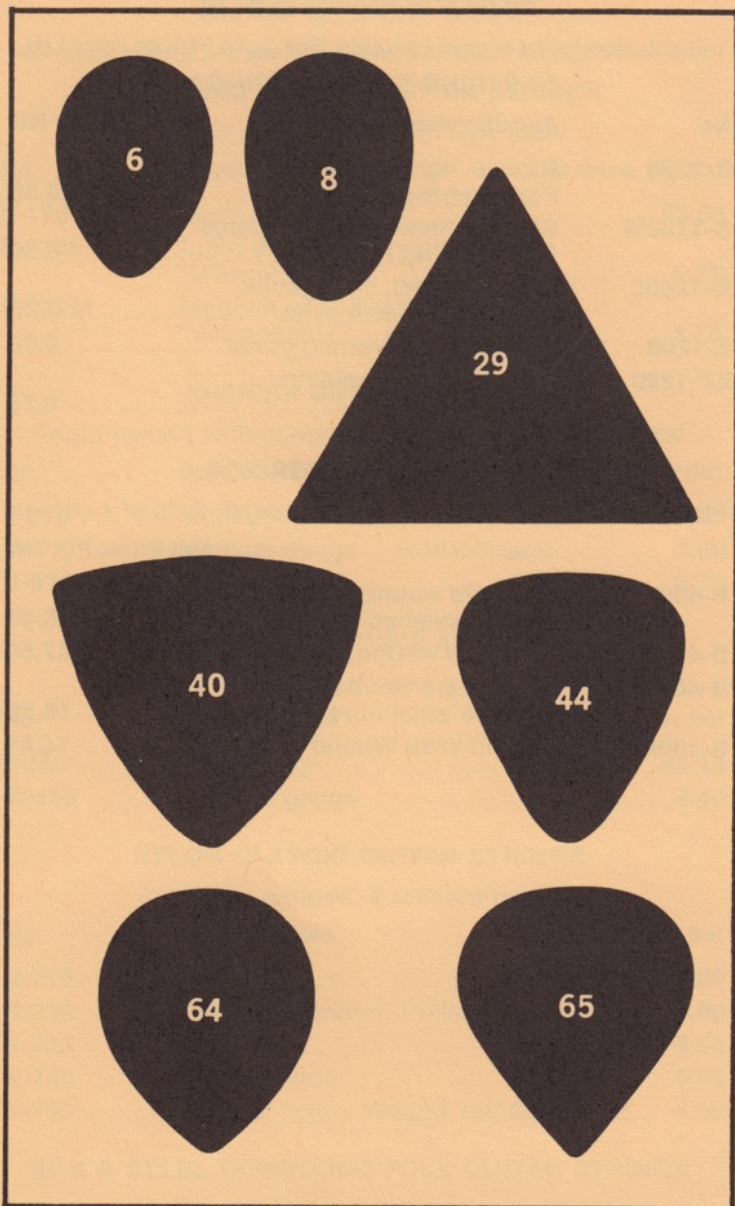

GUITAR PICKS

Sizes and shapes as illustrated above.

No.	List, Gross	No.	List, Gross
6 . . . Thin, Med., Stiff	$7.50	44 . . Thin, Med., Stiff	$9.00
8 . . . Thin, Med., Stiff	7.50	64 . . Thin, Med., Stiff	9.00
29 . . Thin, Med., Stiff	10.00	65 . . Thin, Med., Stiff	9.00
39½ Thumb Pick . . .	10.00	81 . . Finger Pick . . .	14.00
40 . . Thin, Med., Stiff	10.00		

PRICES APPLICABLE TO CONTINENTAL USA ONLY.