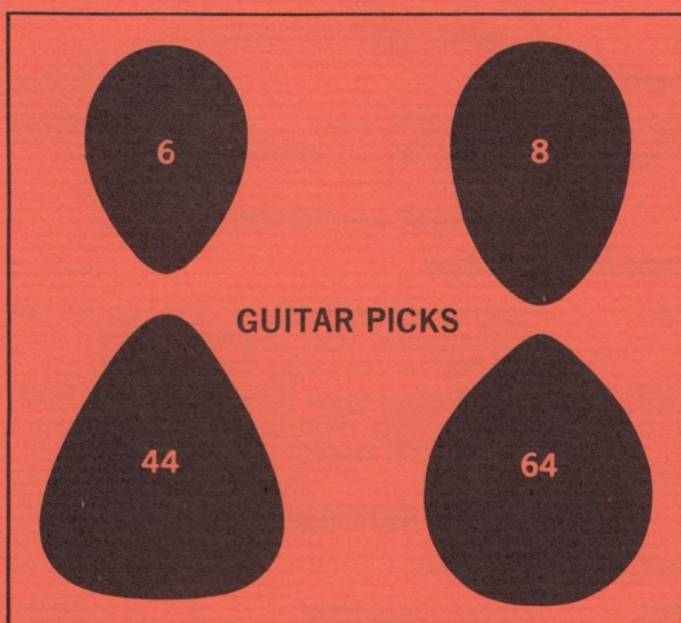

12-STRING GUITAR STRINGS

Matched sets. Double strings are packaged together.

No.	Description	List Price, Per Set
S-1200	Silk and steel compound. For folk guitar	$5.00
E-1200	For electric 12-string guitar	5.00
EF-1220	Flat-wound. For electric 12-string guitar	5.50

ELECTRIC BASS STRINGS

Flat-wound or nylon wound. Sets of 4 strings.

No.	Description	List Price, Per Set
B-400	Flat wire wd. chrome steel, highly polished	$12.50
B-400N	Nylon tape wound on chrome steel core	15.00

Individual strings also available. See Guild Strings Price List.

GUITAR PICKS

Sizes and shapes as illustrated above.

No.	Description	List Price, Gross
6	Thin, medium or stiff	$7.20
8	Thin, medium or stiff	7.20
44	Thin, medium or stiff	8.75
64	Thin, medium or stiff	8.75

GUITAR BRIDGES

Model No.	Description	List Price
13	Guild Adjusto-Matic 6-Way Bridge, chrome plated Assures correct spacing of strings.	$13.50
18	Guild Adjusto-Matic 6-Way Bridge, gold plated	18.50
16	Melita Synchro-sonic Bridge, chrome plated Provides proper intonation by means of movable string rests. Chrome plated.	16.50