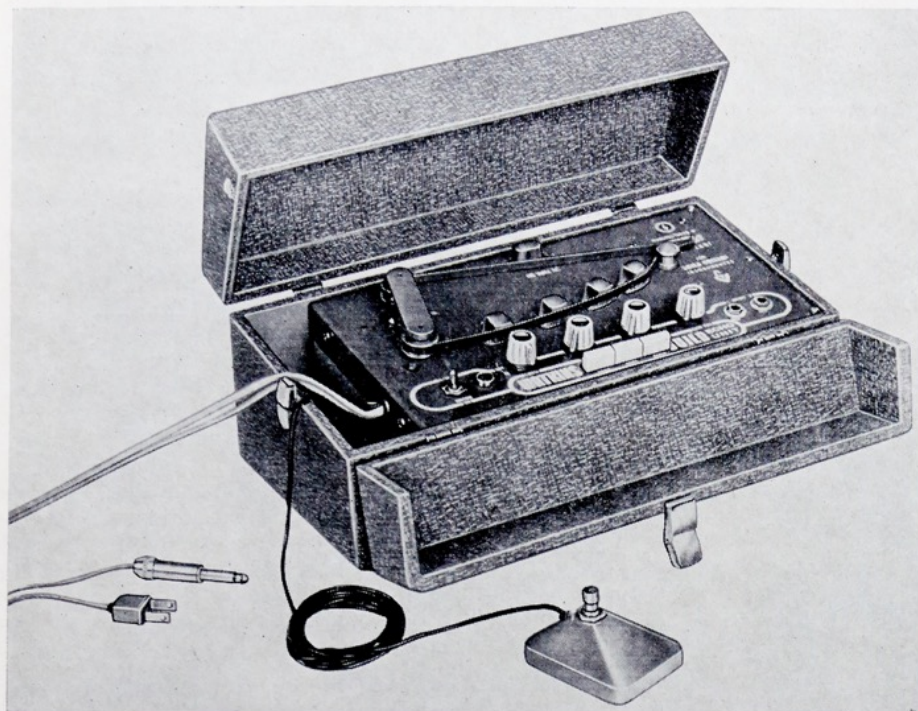

TARG & DINNER

UNINCORPORATED

Musical Merchandise

1964 - Our 44th Year

2451 NO. SACRAMENTO AVE. • CHICAGO 47, ILL.

REVERBERATION EQUIPMENT

GUILD COPICAT BY WATKINS FOR ECHO/MULTI-REPEAT/REVERB

A hi-efficiency echo unit priced within the reach of the average instrumentalist and vocal student. Tape loop repeats individual notes or several in series for multi-instrument effects, with optional swell and reverb. Has 4 recording heads, separate swell and reverb controls; 2 input jacks, each with own volume control, separate "halo", "echo" and "repeat" push buttons. Off-on motor switch, pilot light and fuse. Handsome turquoise/silver fabric-covered cabinet with handle. Size 14 $\frac{3}{4}$ " x 7 $\frac{1}{2}$ " x 6". AC operation. Complete with remote control foot switch and plastic cover.

- No. 8204. Copicat Complete \$189.50 B
 No. 8215. Replacement tapes Each .40

WALTON'S VIBRA-AMP

THE BIG SOUND IN THE SMALL PACKAGE

Walton's Vibra-Amp creates a vibrato effect as found in better amplifiers having built-in vibrato units but with the greater advantages of a built-in pre-amplifier and a vibrato effect of greater depth and speed range than in these units. **Bonus Features of Fingertip Controls with Flip Switch action eliminates extra Cords and foot operated Switches making the Vibra-Amp an "integral part of the instrument itself."**

- ★ PORTABLE (approx 4" in length)
- ★ BATTERY POWERED (9 Volt—Burgess YL6)
- ★ FOR STANDARD OR RECESSED JACKS
- ★ FAST, SIMPLE CONTROLS (Speed Variable)
- ★ TRANSISTORIZED
- ★ NO EXTRA CORDS
- ★ CHROME FINISH