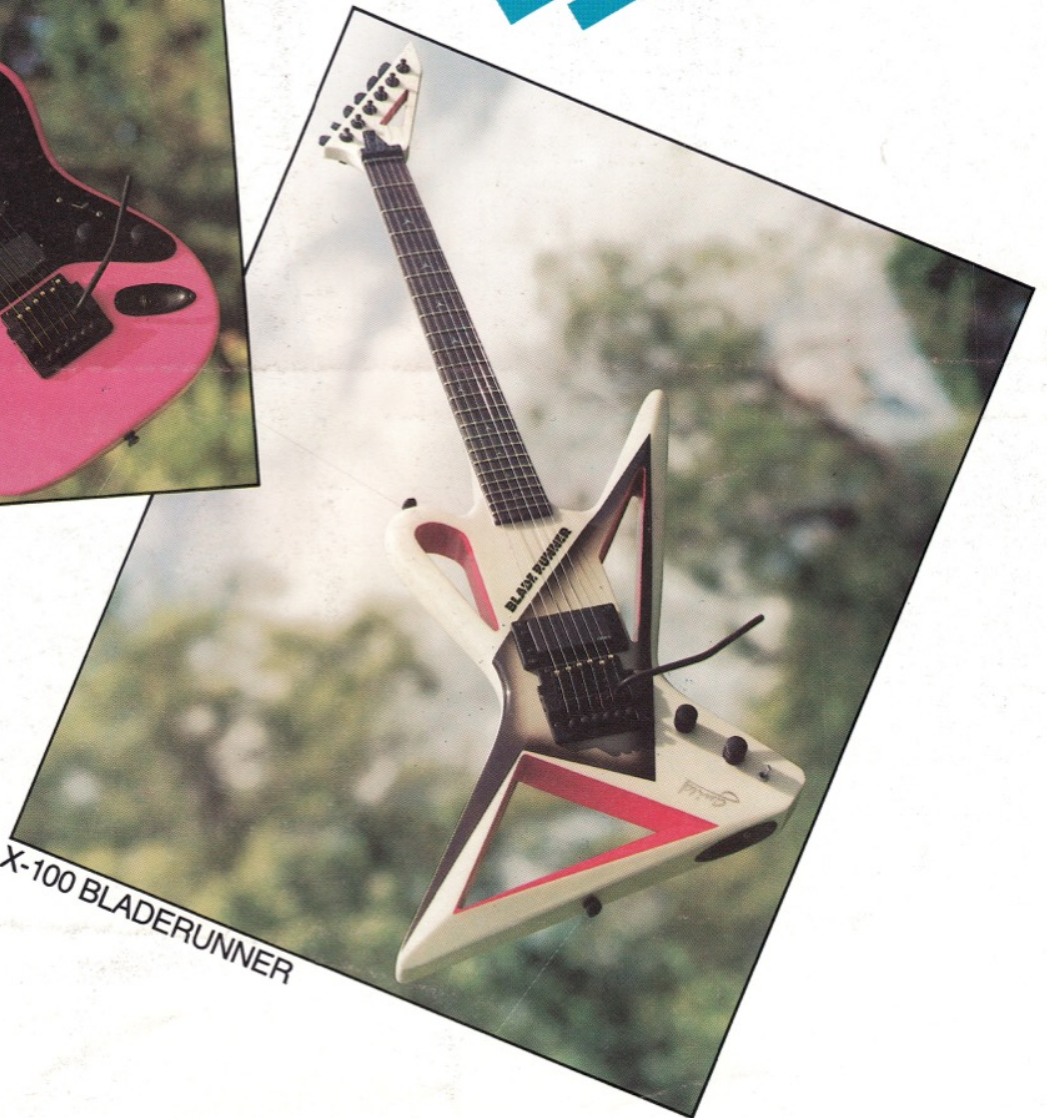

NEW GUITARCHITECTURE

BY **GUILD**

S-284 AVIATOR

X-100 BLADERUNNER

S-284 AVIATOR

X-88 CRUE FLYING STAR

S-270 FLYER

The exciting new Guild electric guitars feature EMG pickups and Kahler vibrato systems. Floyd Rose vibratos are also available. Custom colors, graphics, and finishes are yours to design. You design them, Guild builds excitement. Look for the new Guilds—or look out!

SB-602 PILOT
Flame Maple

X-92 CITRON BREAKAWAY

X-82 STARFIGHTER

F-44 GRUHN MODEL

F-412 BLACK

FS-48 DECEIVER

Acoustic pickup in the bridge. Hidden
Humbucker between bridge & soundhole.

GUILD
One Terminal Road
Lyndhurst, NJ 07071
(201) 438-4400