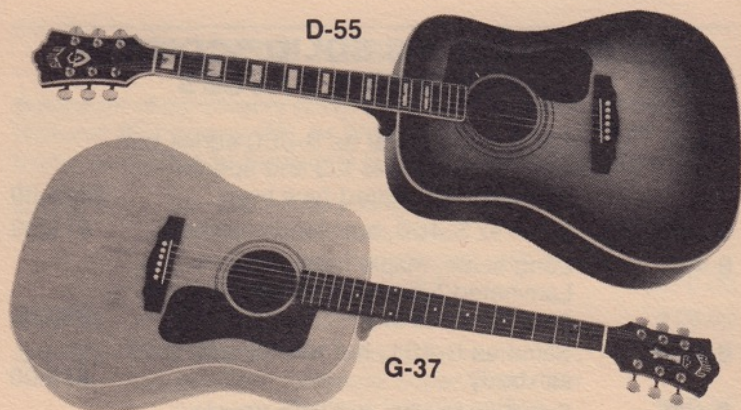

FLAT-TOP GUITARS — DREADNAUGHT BODIES

D-55 NT	... Natural spruce top. Rosewood sides and back	$1025.00
D-55 SB	... Spruce top. Sunburst finish	1025.00
D-50 NT	... Natural spruce top. Rosewood sides and back	825.00
D-50 SB	... Spruce top. Sunburst finish	825.00
<i>New!</i> D-46BL	... Natural spruce top. Ash sides and back	675.00
<i>New!</i> D-46SB	... Spruce top, all sunburst finish	675.00
D-40 NT	... Natural spruce top. Mahogany sides and back	625.00
D-40 SB	... Spruce top. Sunburst finish	625.00
D-40C NT	.. Same as D-40 NT, but with Florentine Cutaway	695.00
D-40C SB	.. Same as D-40 SB, but with Florentine Cutaway	695.00
G-37 BL	... Natural spruce top. Arched back. Maple sides and back. All blonde	625.00
G-37 M	... Natural spruce top. Mahogany shaded maple sides and back	625.00
G-37 SB	... Spruce top. Maple sides and back. All sunburst finish	625.00
D-35 NT	... Natural spruce top. Mahogany sides and back	540.00
D-35 SB	... Spruce top. Sunburst finish	540.00
<i>New!</i> D-25BLK	... Spruce top, mahogany sides and back, black finish	495.00
<i>New!</i> D-25SB	... Spruce top, mahogany sides and back. All sunburst finish	495.00
D-25 M	.... Spruce top. Mahogany sides and back. All Mahogany finish	475.00
D-25 C	.... Spruce top. Mahogany sides and back. All Cherry finish	475.00
CASES FOR ALL ABOVE MODELS		
4520	... Hard shell, plush lined	124.00
2520	... Hard shell, flannel lined	104.00
18D	... Economy, plush lined	39.95