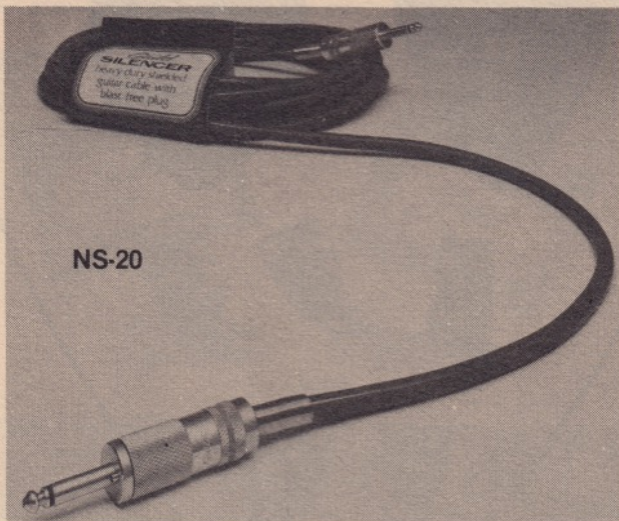

ELECTRIC GUITAR CORDS

All use low capacitance cable.

C-1055	10-Ft. Cord, 5.5mm dia., 1 straight, 1 right angle metal plugs	$5.95
C-1070	10-Ft. Cord, 7mm dia., brass plugs	10.95
C-2070	20-Ft. Cord, 7mm dia., brass plugs	15.95
HR-20	20-Ft. Heavy Duty Cord, 6.5mm dia., 1 straight, 1 right angle metal plugs	14.95
BP-20	20-Ft. Heavy Duty Cord, 8mm dia., solid brass plugs	23.95
NS-20	20-Ft. Silencer Cord, 8mm dia., solid brass plugs, one with automatic shorting feature	28.75

SUPER PLUGS

RA-1	One right angle heavy duty plug	$2.25
SH-2	Two straight hexagonal heavy duty plugs	6.50
SA-2	One right angle and one straight hexagonal plug	5.95

GUILD CONTROL KNOBS

90579	Tone/Volume knob, chrome insert	$1.50
90581	Volume knob, gold insert	1.50
90582	Tone knob, gold insert	1.50
CK-4	Set of 4 No. 90579 knobs	5.95
GK-4	Set of 4, 2 each No. 90581 and No. 90582 knobs	5.95