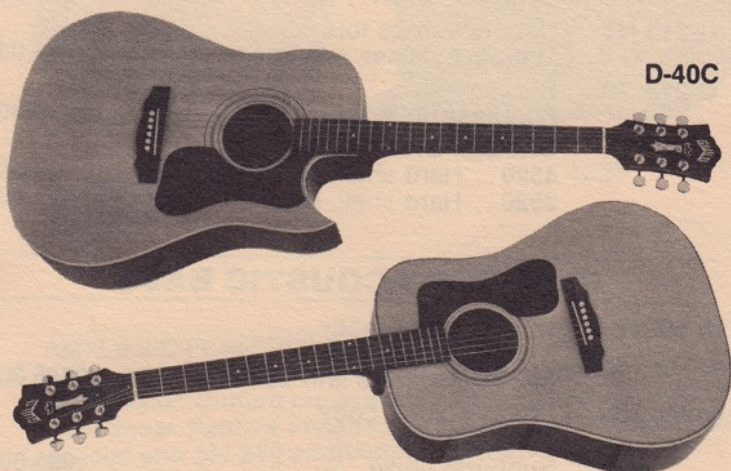

FLAT-TOP GUITARS —CONVENTIONAL BODIES

F-50R NT ..	Natural spruce top. Rosewood sides and back	$1255.00
F-50R SB ..	Spruce top. Sunburst finish	1255.00
F-50 BL	Natural spruce top. Maple sides and back. All blonde ..	1045.00
F-50 M	Natural spruce top. Mahogany shaded maple sides and back	1045.00
F-50 SB	Spruce top. Maple sides and back. All sunburst finish	1045.00
CASES FOR F-50R, F-50		
5217 ..	Hard shell, plush lined	129.00
2517 ..	Hard shell, flannel lined	104.00
F-40 BL	Natural spruce top. Maple sides and back. All blonde ..	715.00
F-40 M	Natural spruce top. Mahogany shaded maple sides and back	715.00
F-40 SB	Spruce top. Maple sides and back. All sunburst finish	715.00
CASES FOR F-40		
4516-D ..	Hard shell, plush lined ...	124.00
2516-D ..	Hard shell, flannel lined ..	104.00
F-30 NT	Natural spruce top. Mahogany sides and back	495.00
F-30 SB	Spruce top. Sunburst finish	495.00
CASES FOR F-30		
4515 ..	Hard shell, plush lined	124.00
2515 ..	Hard shell, flannel lined	104.00
C-13P	Economy, plush lined	39.95
F-20 NT	Natural spruce top. Mahogany sides and back	395.00
F-20 SB	Spruce top. Sunburst finish	395.00
CASES FOR F-20		
C-15 ..	Hard shell, plush lined	124.00
C-5 ...	Hard shell, flannel lined	104.00
C12P .	Economy, plush lined	39.95

D-50

D-40C