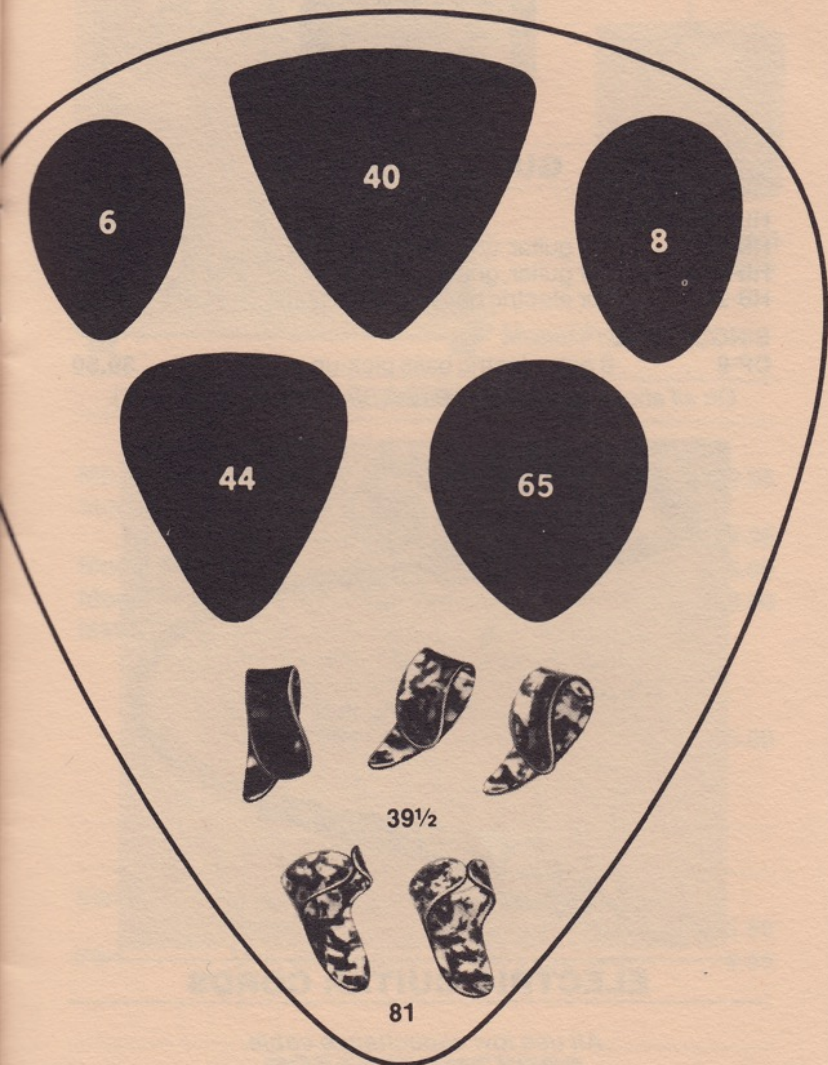

MOLDED NUTS & SADDLES

MN6C Grooved classic nut	\$2.00
MN12 Grooved 12-string nut	2.50
MN6 Grooved 6-string nut	2.00
MS6C Classic guitar saddle	1.00

Outline is size and shape of Monster Pick.

GUITAR PICKS