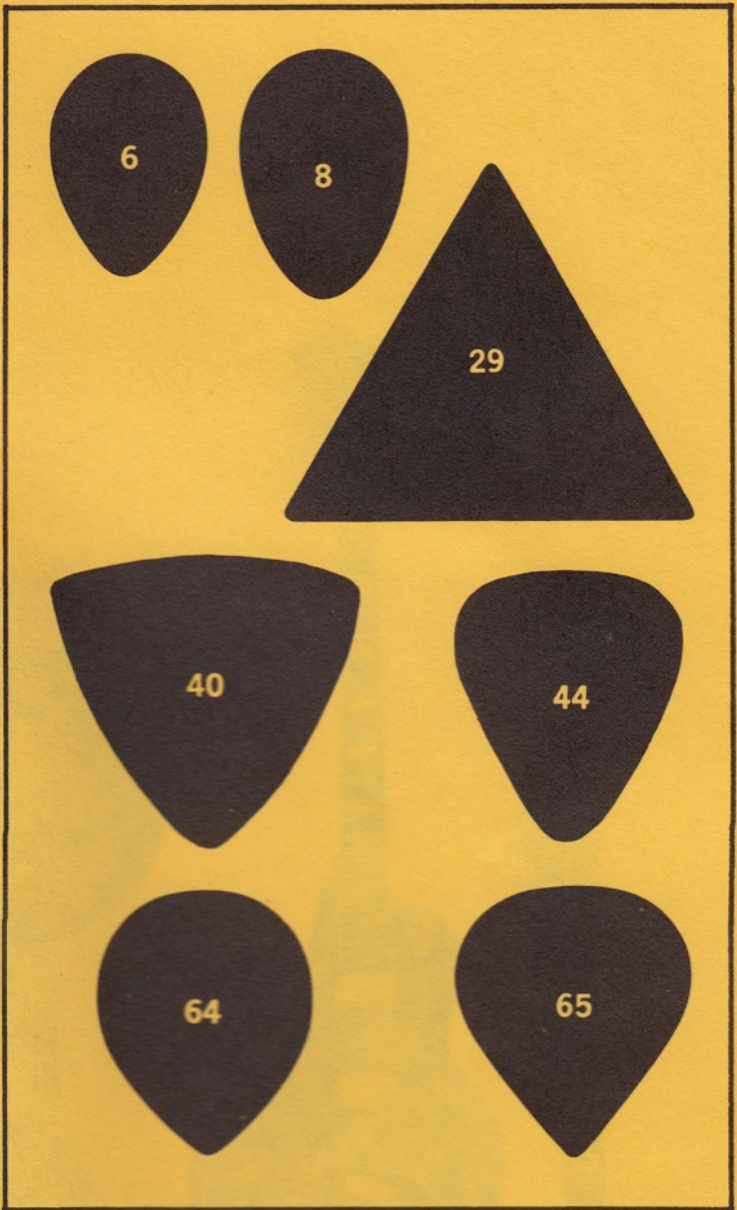

GUITAR PICKS

Sizes and shapes as illustrated above.
Available in choice of black, white and shell.

No.	List, Gross	No.	List, Gross
6 . . . Thin, Med., Stiff	$7.50	44 . . Thin, Med., Stiff	$9.00
8 . . . Thin, Med., Stiff	7.50	64 . . Thin, Med., Stiff	9.00
29 . . Thin, Med., Stiff	10.00	65 . . Thin, Med., Stiff	9.00
39½ Thumb Pick . .	10.00	81 . . Finger Pick . . .	14.00
40 . . Thin, Med., Stiff	10.00		

PRICES APPLICABLE TO CONTINENTAL USA ONLY.