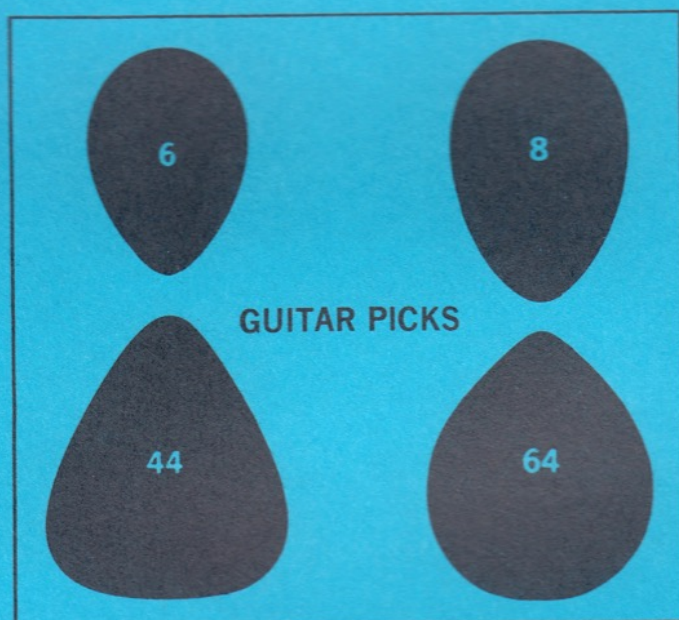

CLASSIC GUITARS

Model No.	Model Name	Finish	List Price
Mark VII	Custom Artist	Custom special	$800.00*
Mark VI		Spruce top. Rosewood sides and back	675.00
Mark V		Spruce top. Rosewood sides and back	550.00
Mark IV		Spruce top. Flamed pearwood sides and back	350.00
Mark III		Spruce top. Mahogany sides and back	255.00
Mark II		Spruce top. Mahogany sides and back. Satin finish	195.00
Mark I		All mahogany. Satin finish	139.50

GUITAR CAPOS

Model No.	Description	List Price, Dozen
RC-1	Bill Russell Elastic Capo	$12.00
RC-2	Bill Russell Professional Elastic Capo For 12-string guitar.	30.00

STRING WINDER

Model No.	Description	List Price
SW-1	String Winder for quick string changes.	$1.75

GUITAR PICKS

Sizes and shapes as illustrated above.

No.	Description	List Price, Gross
6	Thin, medium or stiff	$7.50
8	Thin, medium or stiff	7.50
44	Thin, medium or stiff	9.00
64	Thin, medium or stiff	9.00

*Asterisk indicates Special Order.